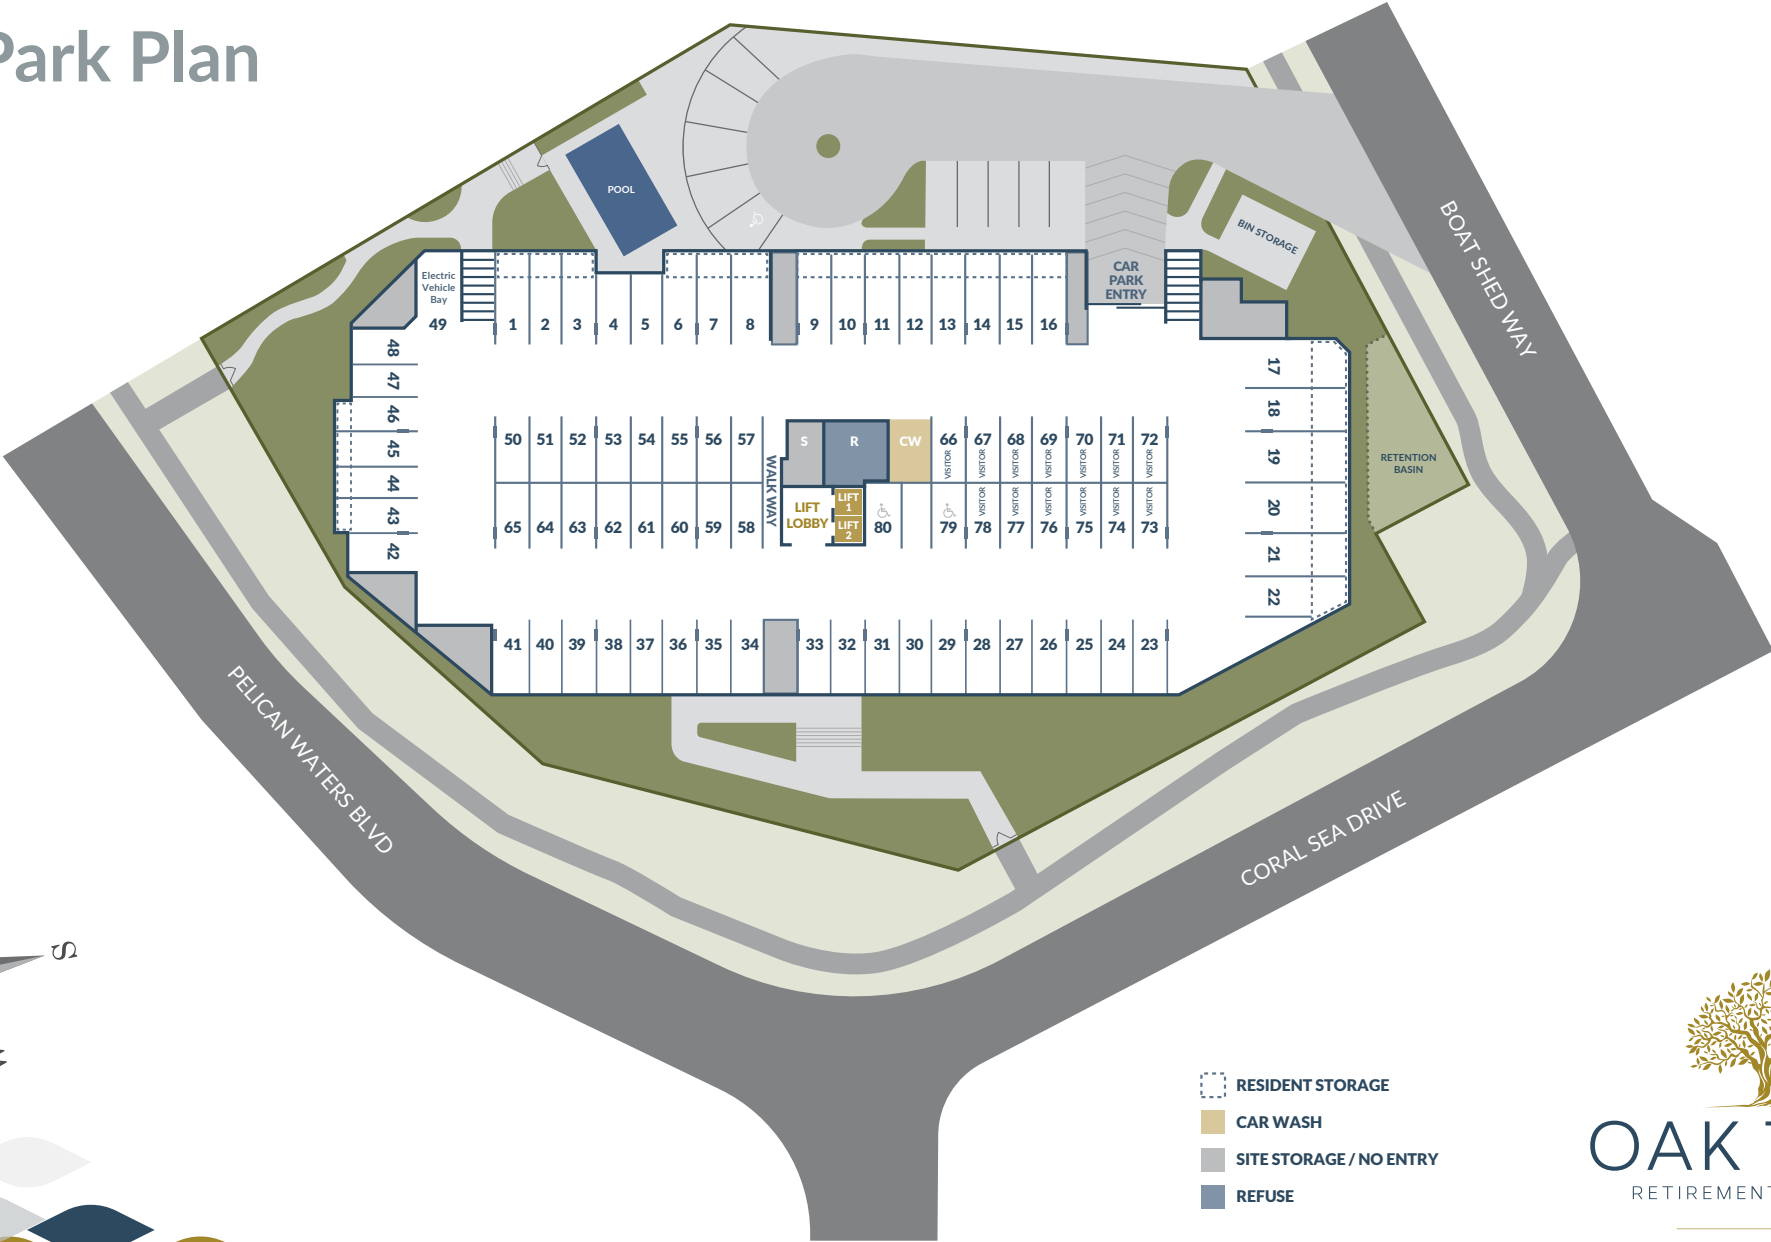

# Car Park Plan

- RESIDENT STORAGE
- CAR WASH
- SITE STORAGE / NO ENTRY
- REFUSE

Disclaimer: These plans are for marketing purposes only and whilst are generally typical of the villa layout, some minor variations may apply. Final layout is subject to detailed input from service consultants and authorities.

# Level 1

Disclaimer: These plans are for marketing purposes only and whilst are generally typical of the villa layout, some minor variations may apply. Final layout is subject to detailed input from service consultants and authorities.