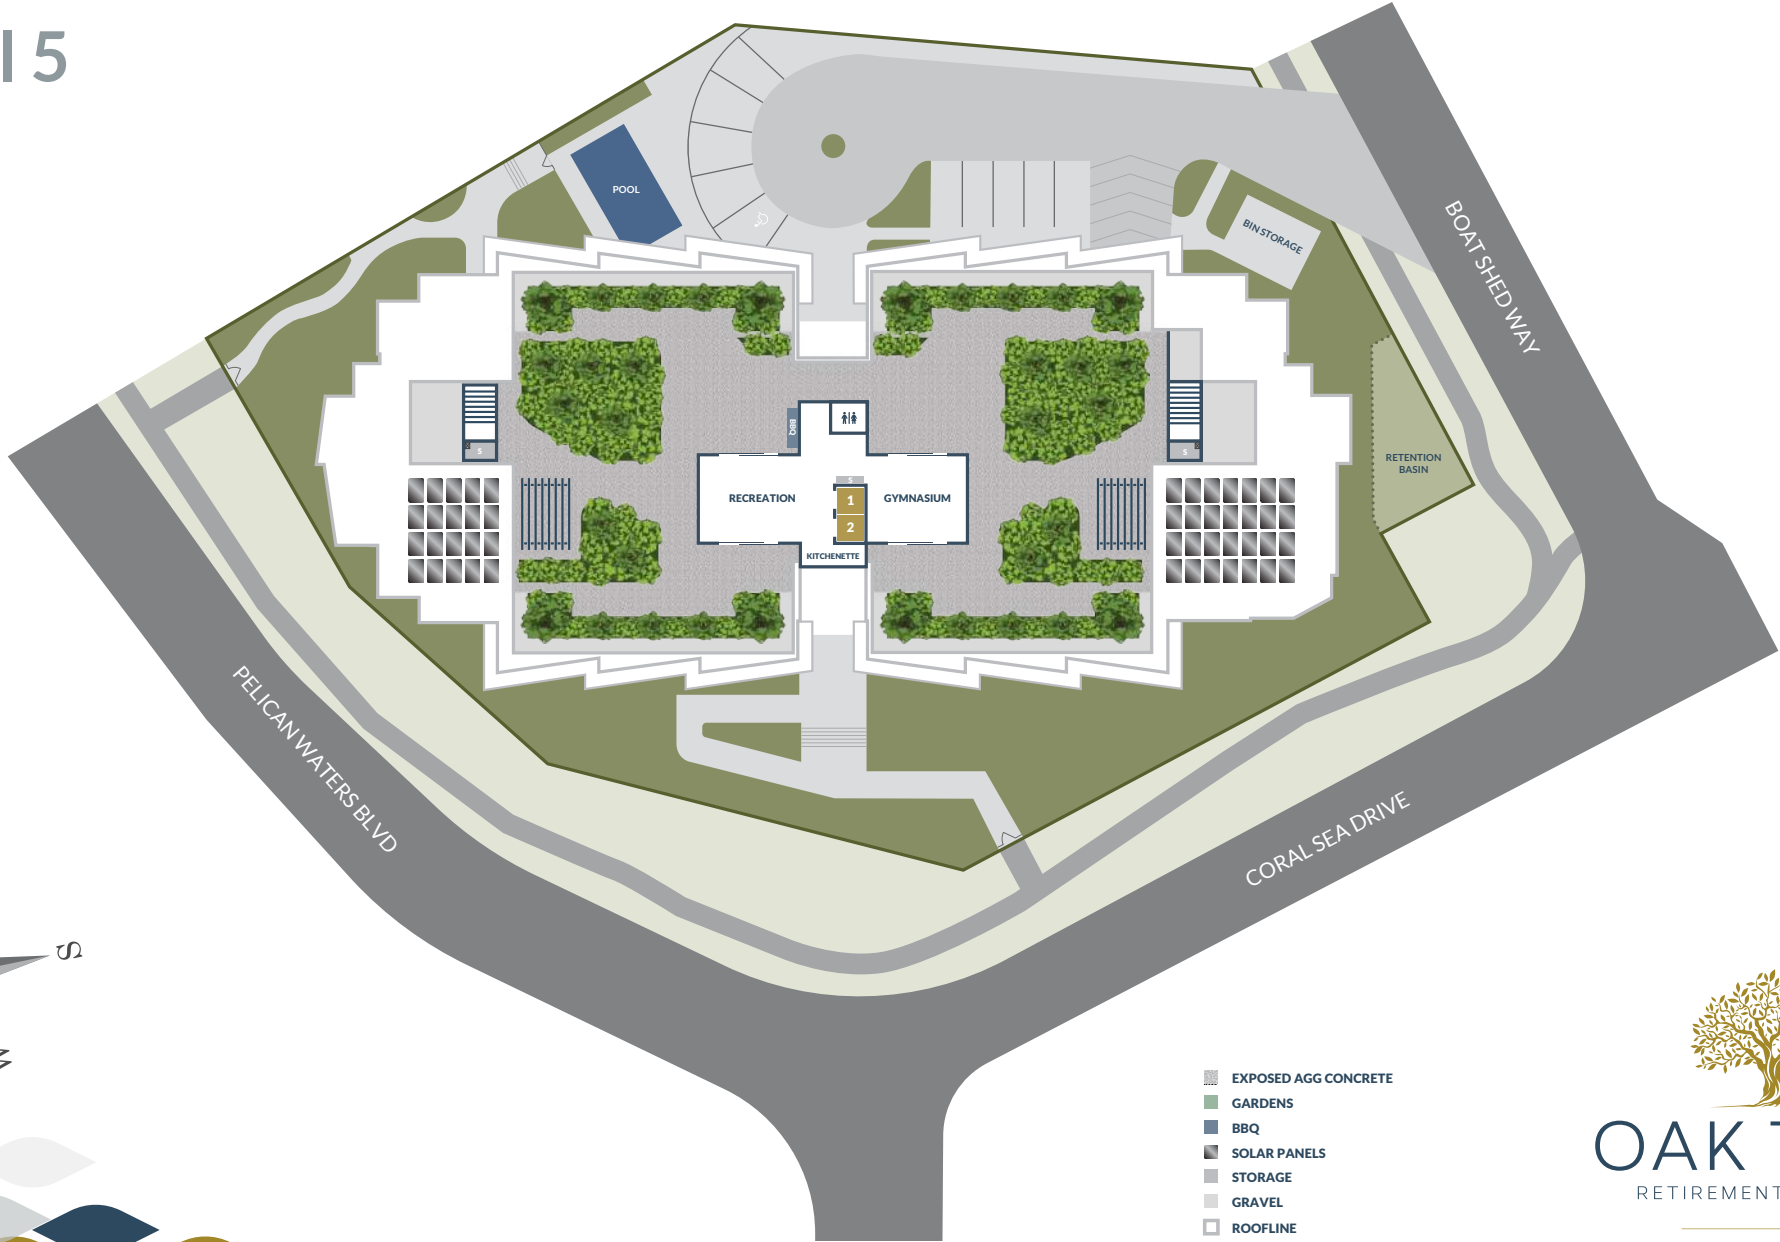

# Level 3

Disclaimer: These plans are for marketing purposes only and whilst are generally typical of the villa layout, some minor variations may apply. Final layout is subject to detailed input from service consultants and authorities.

**OAK TREE**  
RETIREMENT VILLAGES

---

**PELICAN WATERS**  
AT THE MARINA

# Level 4

Disclaimer: These plans are for marketing purposes only and whilst are generally typical of the villa layout, some minor variations may apply. Final layout is subject to detailed input from service consultants and authorities.

# Level 5

-  EXPOSED AGG CONCRETE
-  GARDENS
-  BBQ
-  SOLAR PANELS
-  STORAGE
-  GRAVEL
-  ROOFLINE

Disclaimer: These plans are for marketing purposes only and whilst are generally typical of the villa layout, some minor variations may apply. Final layout is subject to detailed input from service consultants and authorities.