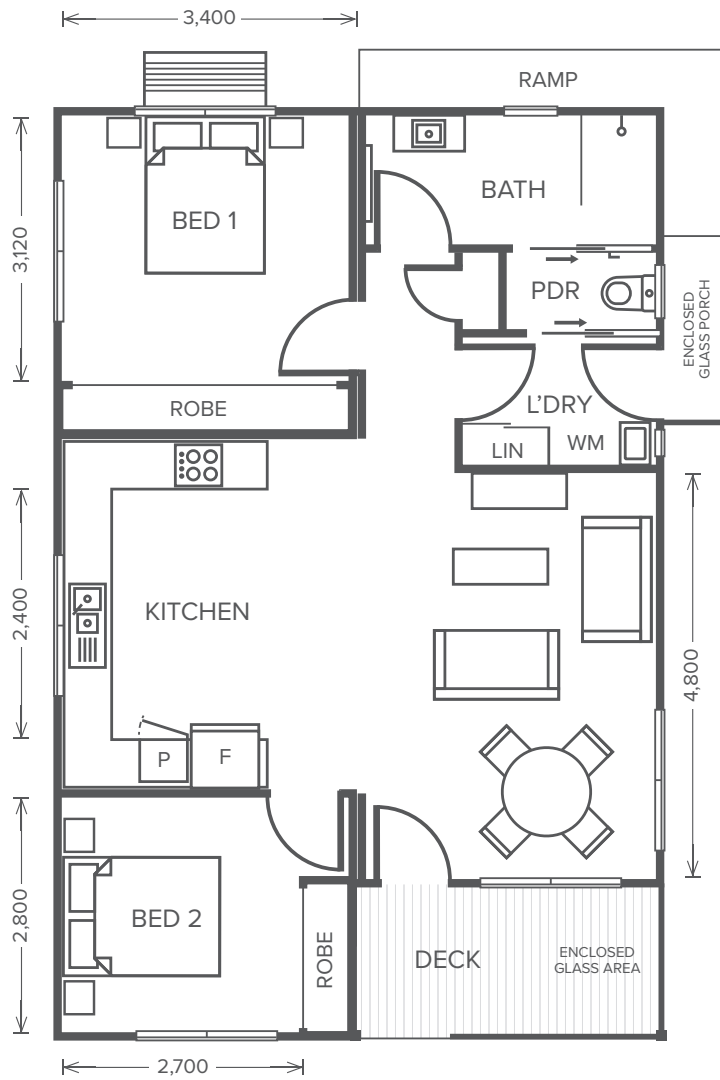

SHED

2  1  1  103m²

VILLA 2

Disclaimer: These plans are for marketing purposes only and whilst are generally typical of the villa layout, some minor variations may apply. Final layout is subject to detailed input from service consultants and authorities. Furniture shown in plans not included. External fixtures may differ from this plan. Total area is indicative only as measured to external face wall.