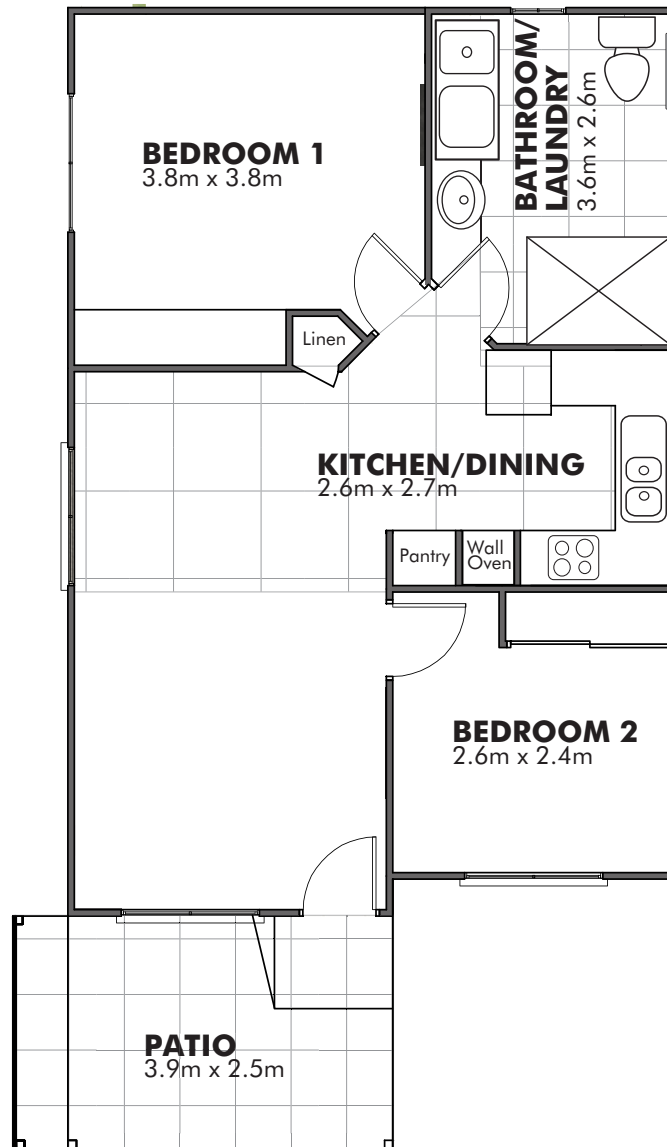

Rosella

VILLAS 1-12 & 16-52

2 BEDROOMS • 1 BATHROOM

Residence	7.00Sq
Outdoor	1.00Sq
Total	8.00Sq

This is an indicative plan only and should be used as a guide.
Some villas are mirror reversed to that which is displayed above.