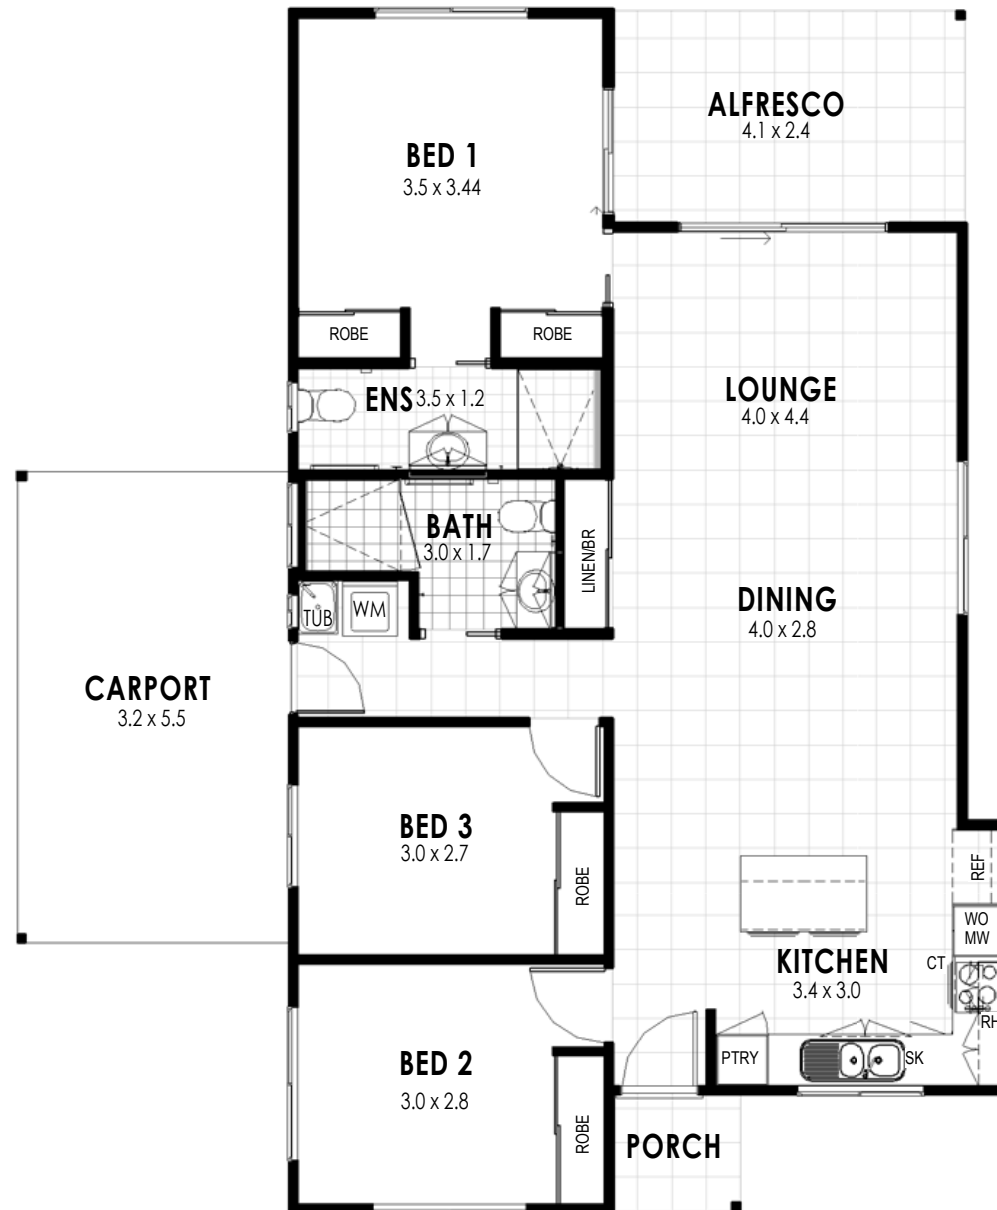

# WILLOW OAK

3

2

1

AREA TOTAL

125.94m<sup>2</sup>

Call 1300 367 155  
[oaktreegrup.com.au](http://oaktreegrup.com.au)

Disclaimer: These plans are for marketing purposes only and whilst are generally typical of the villa layout, some minor variations may apply. Final layout is subject to detailed input from service consultants and authorities. Furniture shown in plans not included. External fixtures may differ from this plan. Total area is indicative only as measured to external face wall.