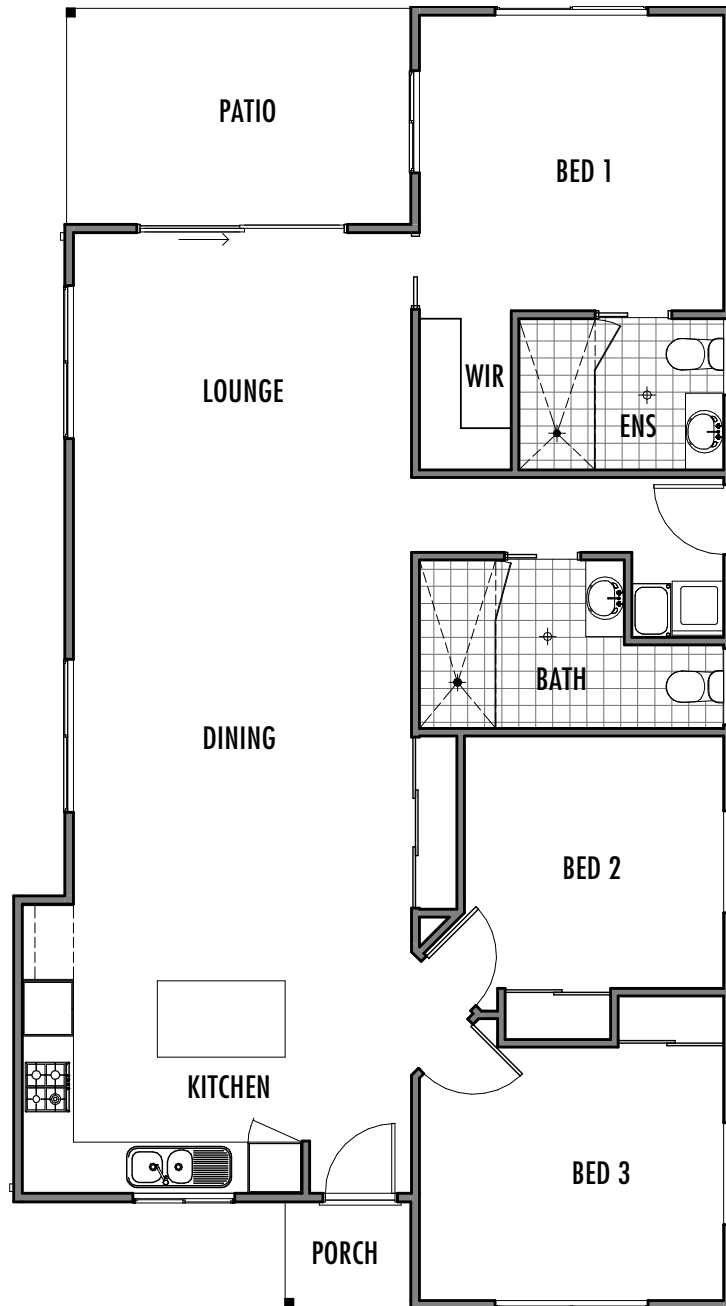

SILVERLEAF OAK

Residence	105.93 m ²
Car Accommodation	18.00 m ²
Patio / Porch	12.31 m ²
Total	136.24 m²

Disclaimer:

- These plans are for marketing purposes only and whilst are generally typical of the villa layout, some minor variations may apply.
- Furniture not included.
- Final layout is subject to detailed input from service consultants and authorities.
- Gross areas are measured to exterior face wall.