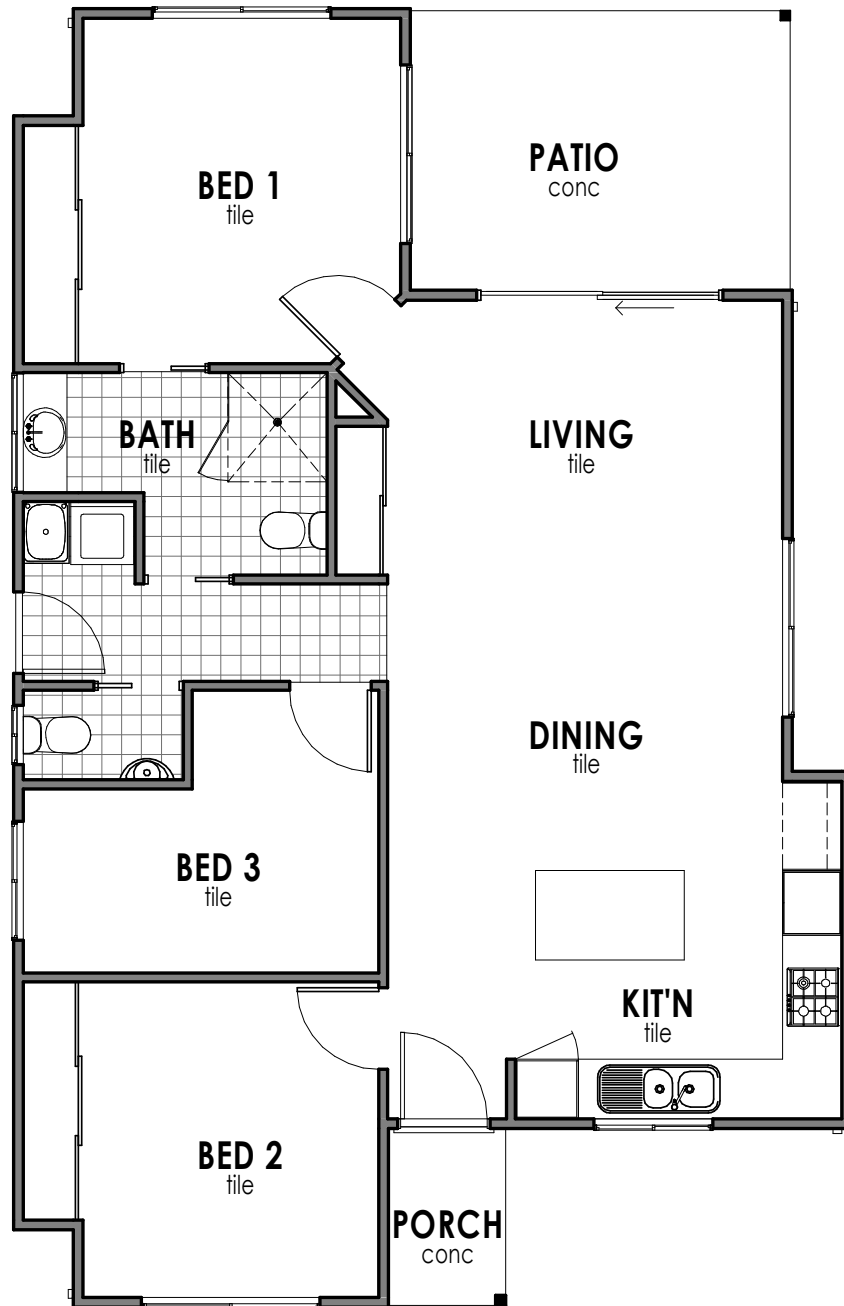

MAPLELEAF OAK

Residence	84.68 m ²
Car Accommodation	18.00 m ²
Patio / Porch	13.09 m ²
Total	115.77 m²

Disclaimer:

- These plans are for marketing purposes only and whilst are generally typical of the villa layout, some minor variations may apply.
- Furniture not included.
- Final layout is subject to detailed input from service consultants and authorities.
- Gross areas are measured to exterior face wall.