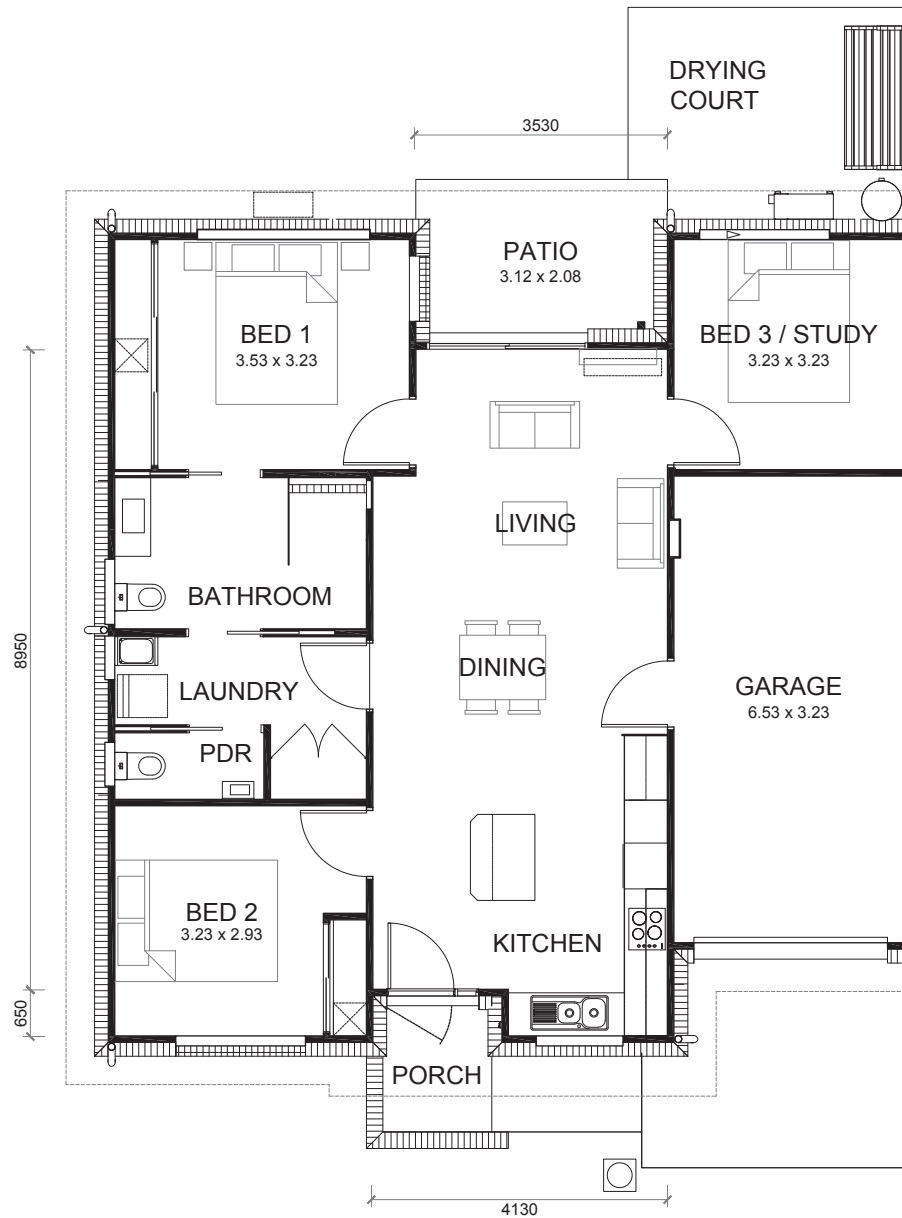

CYPRUS OAK

3  1.5  1 

AREA TOTAL 130m²

OAK TREE

RETIREMENT VILLAGES

| CAPRICORN COAST |

Call 1300 367 155
oaktreegroup.com.au

Disclaimer: These plans are for marketing purposes only and whilst are generally typical of the villa layout, some minor variations may apply. Final layout is subject to detailed input from service consultants and authorities. Furniture shown in plans not included. External fixtures may differ from this plan. Total area is indicative only as measured to external face wall.