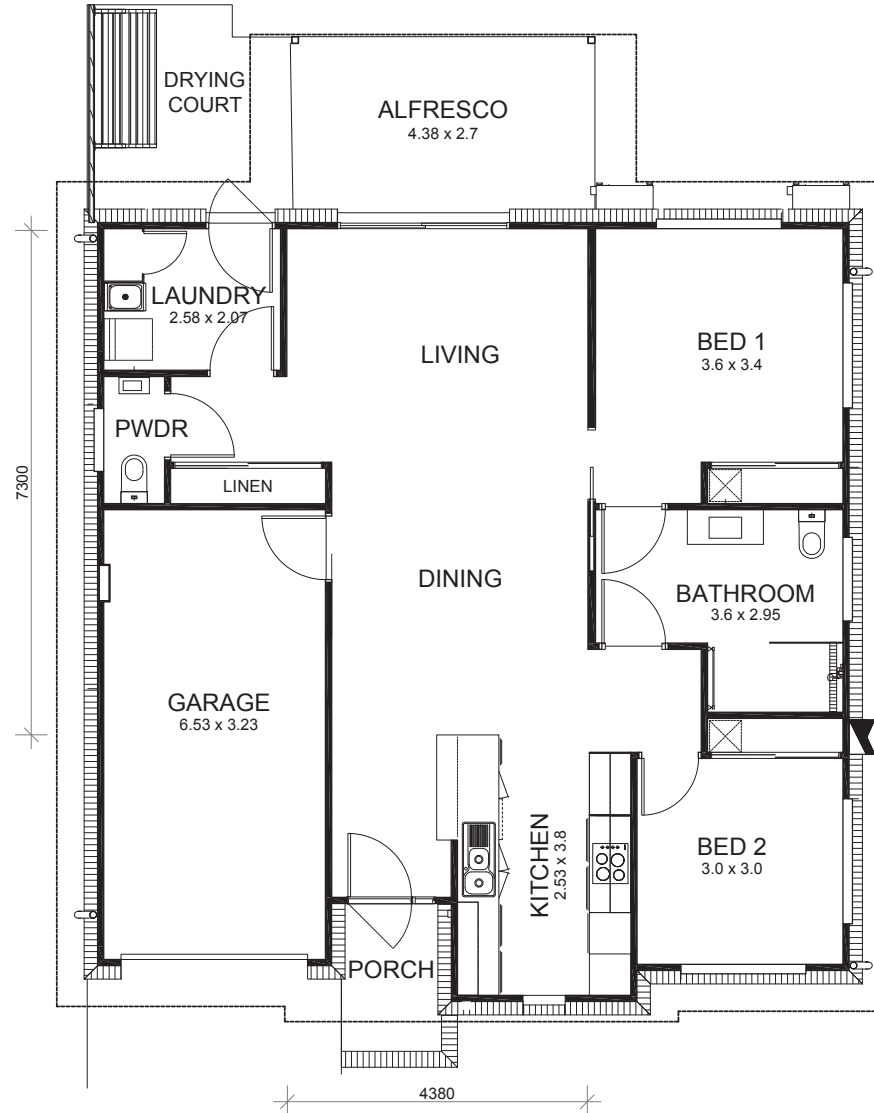

# GEORGIA OAK - VILLA 9

OAK TREE

RETIREMENT VILLAGES

| CAPRICORN COAST |

2 1.5 1

AREA TOTAL

137.75m<sup>2</sup>

Call 1300 367 155  
[oaktreegrup.com.au](http://oaktreegrup.com.au)

Disclaimer: These plans are for marketing purposes only and whilst are generally typical of the villa layout, some minor variations may apply. Final layout is subject to detailed input from service consultants and authorities. Furniture shown in plans not included. External fixtures may differ from this plan. Total area is indicative only as measured to external face wall.