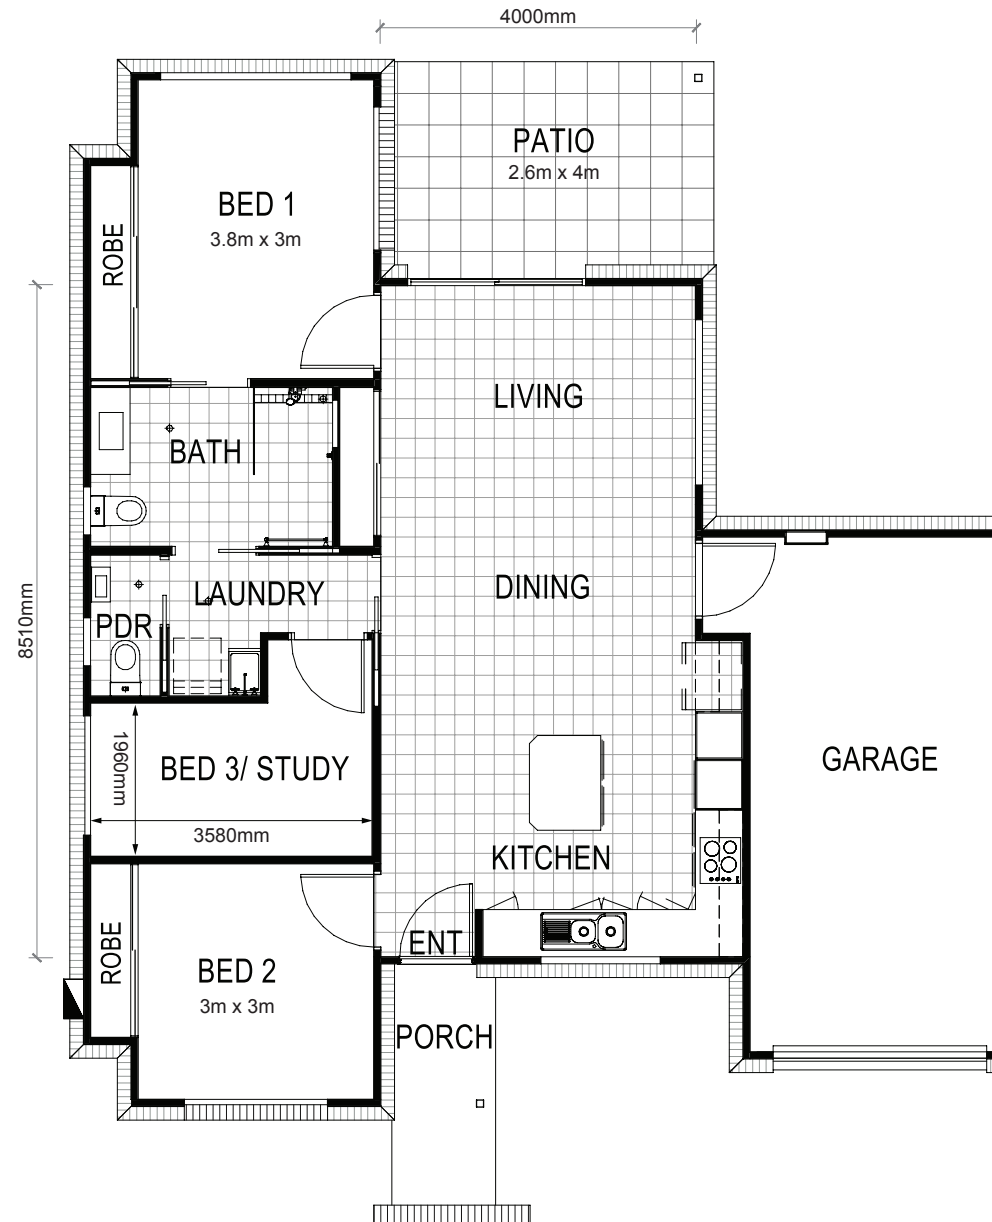

CHERRYBARK

3  1.5  1 

AREA TOTAL

132m²

OAK TREE
RETIREMENT VILLAGES

| CAPRICORN COAST |

Call 1300 367 155
oaktreegroup.com.au

Disclaimer: These plans are for marketing purposes only and whilst are generally typical of the villa layout, some minor variations may apply. Final layout is subject to detailed input from service consultants and authorities. Furniture shown in plans not included. External fixtures may differ from this plan. Total area is indicative only as measured to external face wall.