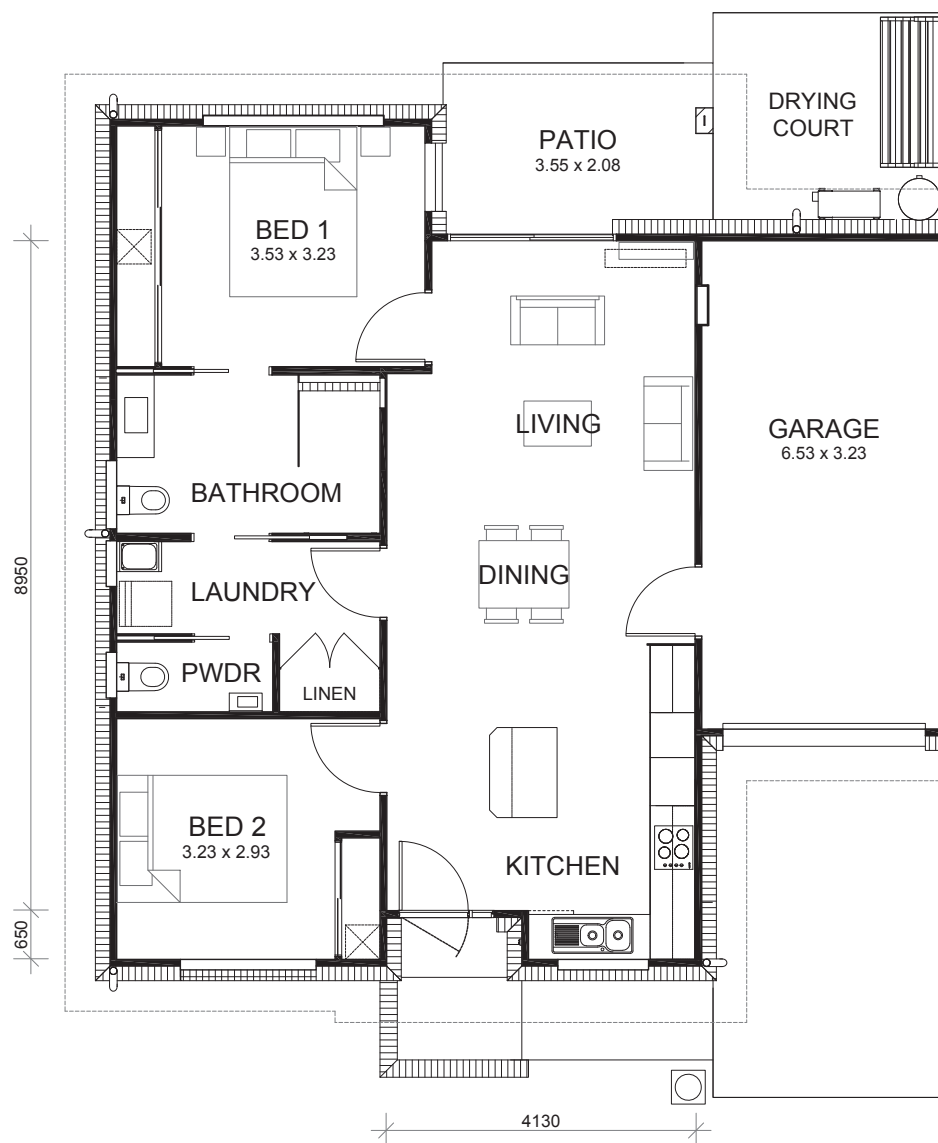

BEECH OAK

OAK TREE

RETIREMENT VILLAGES

| CAPRICORN COAST |

AREA TOTAL

119.50m²

Call 1300 367 155
oaktreegroup.com.au

Disclaimer: These plans are for marketing purposes only and whilst are generally typical of the villa layout, some minor variations may apply. Final layout is subject to detailed input from service consultants and authorities. Furniture shown in plans not included. External fixtures may differ from this plan. Total area is indicative only as measured to external face wall.