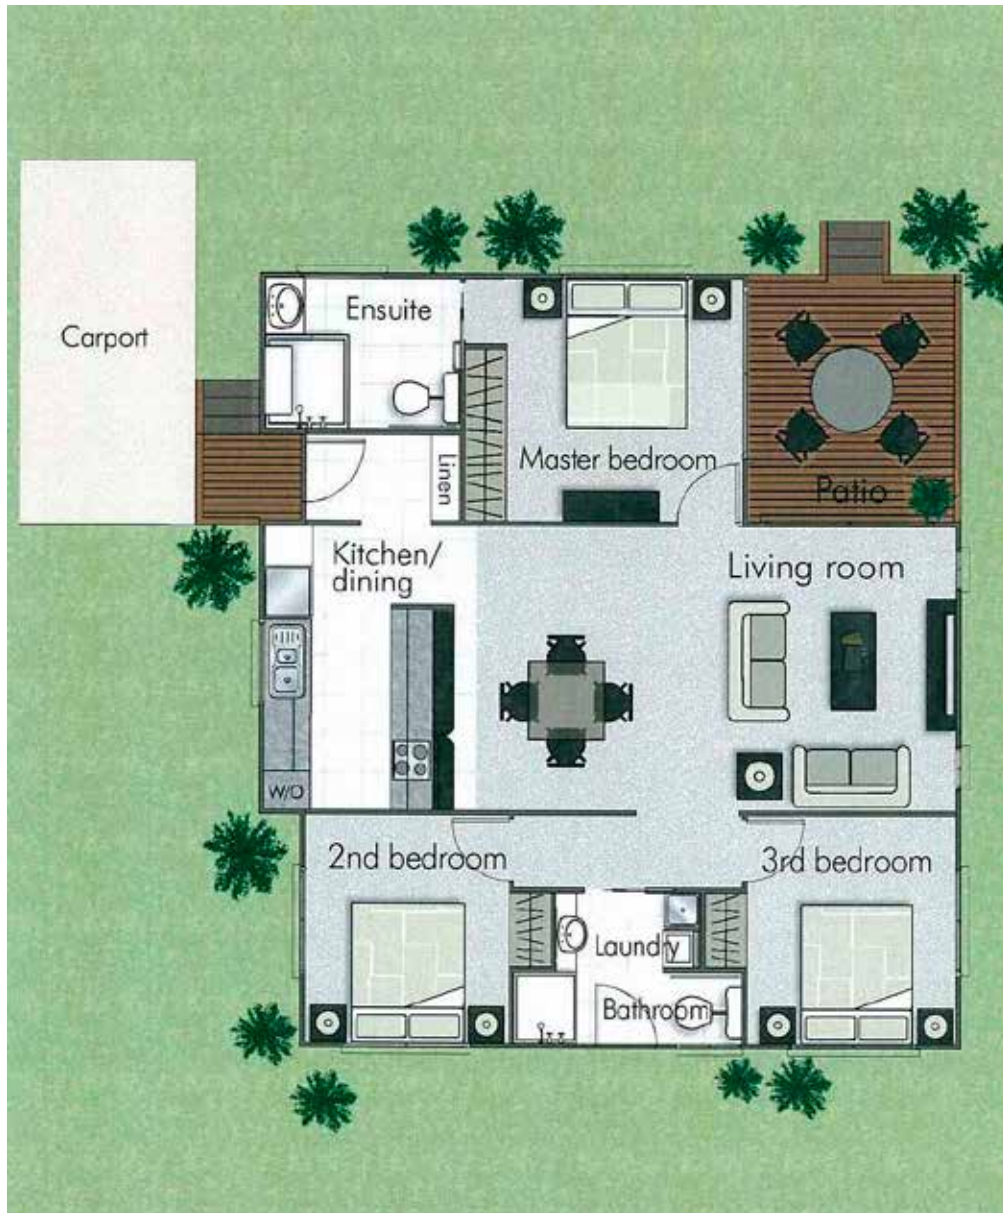

CURLEW

Disclaimer:

- These plans are for marketing purposes only and whilst are generally typical of the villa layout, some minor variations may apply.
- Furniture not included.
- Final layout is subject to detailed input from service consultants and authorities.
- Gross areas are measured to exterior face wall.

Total

125 m²