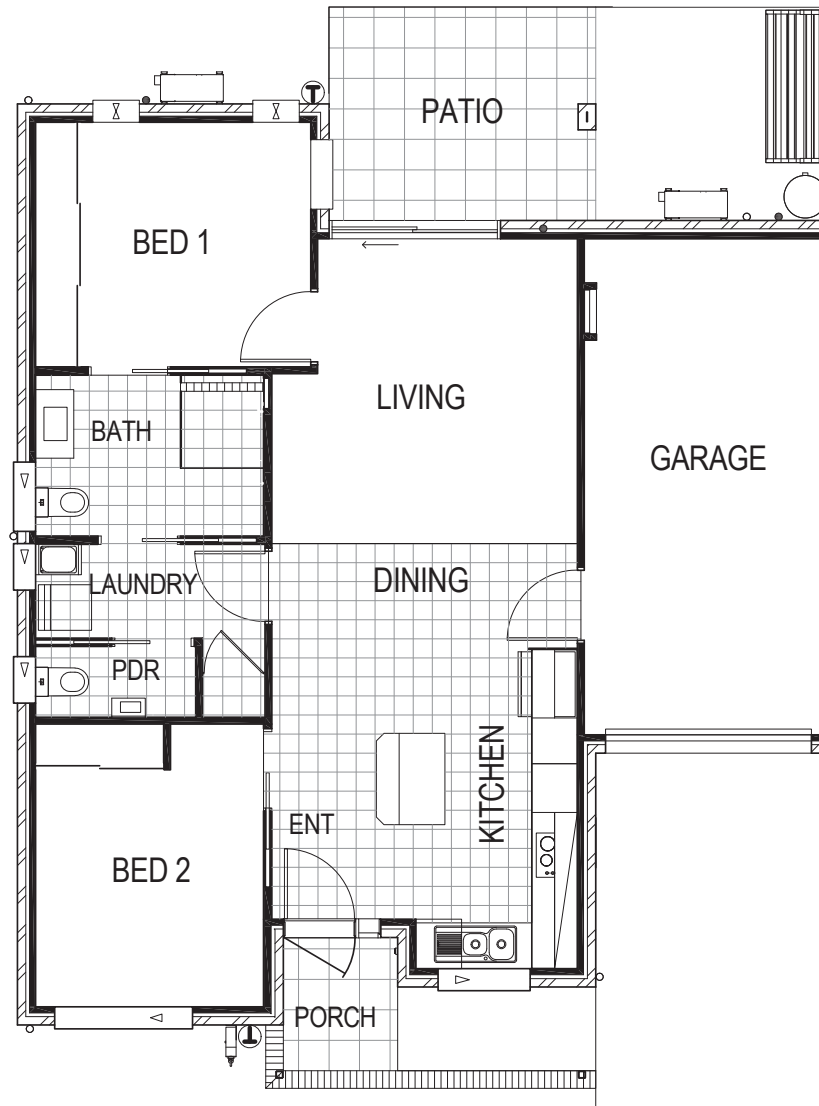

# WREN

OAK TREE

RETIREMENT VILLAGES

| WARWICK |

2  1.5  1 

AREA TOTAL

121.5m<sup>2</sup>

Call 1300 367 155  
[oaktreegroup.com.au](http://oaktreegroup.com.au)

Disclaimer: These plans are for marketing purposes only and whilst are generally typical of the villa layout, some minor variations may apply. Final layout is subject to detailed input from service consultants and authorities. Furniture shown in plans not included. External fixtures may differ from this plan. Total area is indicative only as measured to external face wall.