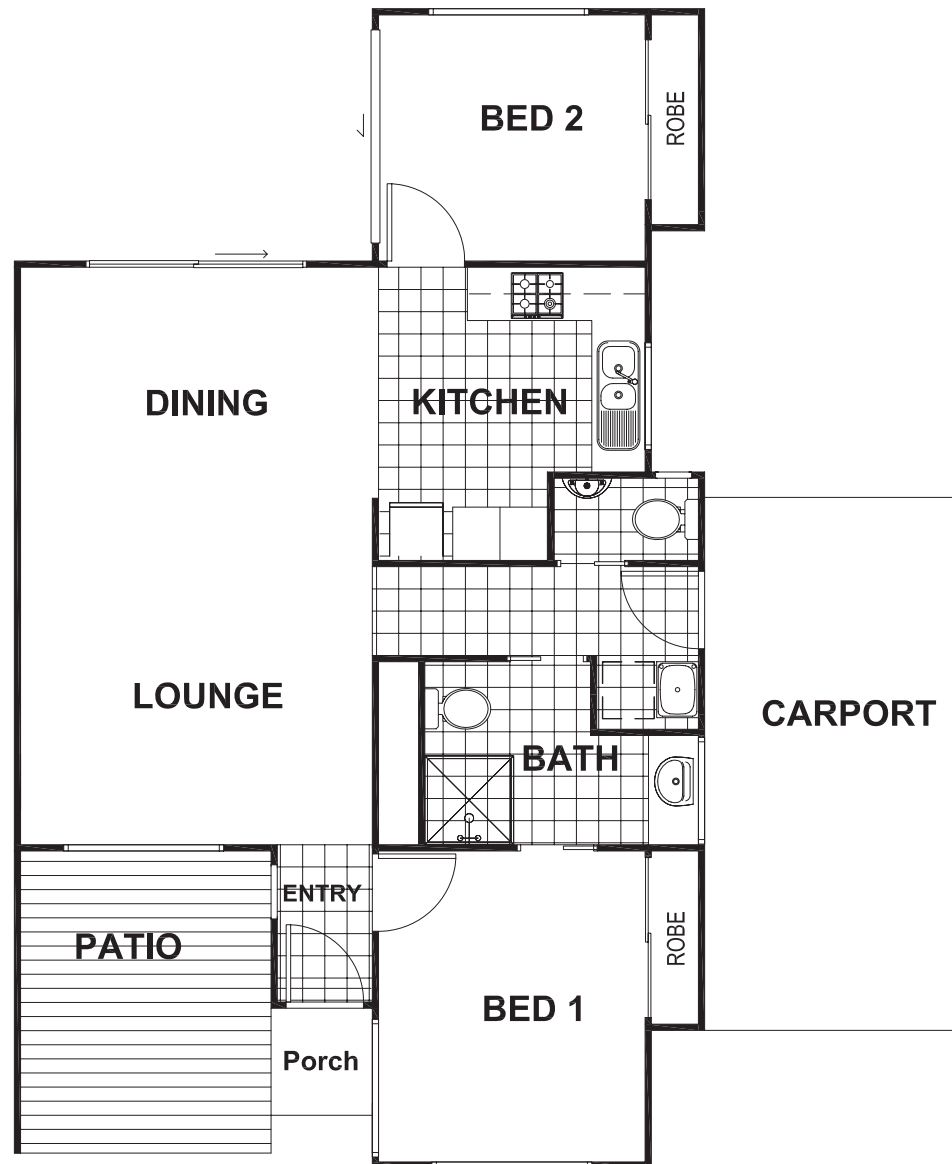

SHELLDUCK R

OAK TREE
RETIREMENT VILLAGES

| WARWICK |

2 1.5 1

AREA TOTAL

102.15m²

UNIT 33 ADJOINS

Call 1300 367 155
oaktreegroup.com.au

Disclaimer: These plans are for marketing purposes only and whilst are generally typical of the villa layout, some minor variations may apply. Final layout is subject to detailed input from service consultants and authorities. Furniture shown in plans not included. External fixtures may differ from this plan. Total area is indicative only as measured to external face wall.