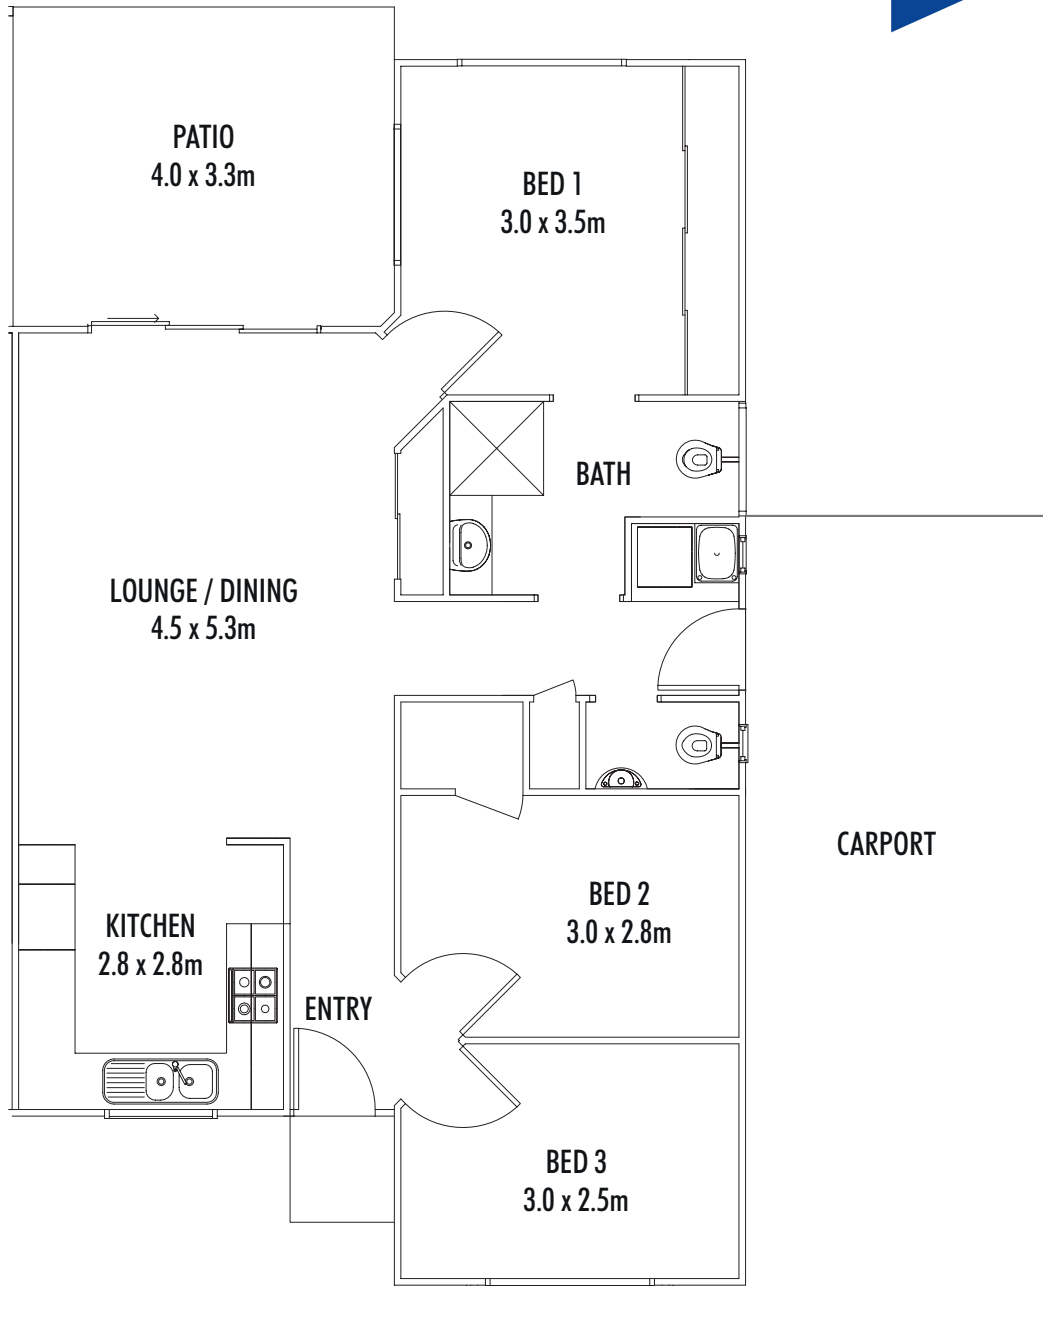

# SHELLDUCK PLUS

**Total Area**

**117.20 m<sup>2</sup>**

Disclaimer: These plans are for marketing purposes only and whilst are generally typical of the villa layout, some minor variations may apply.

Final layout is subject to detailed input from service consultants and authorities. Dimensions provided are measured to interior face wall and will be confirmed on the lease plan as part of your resident contract.

Furniture not included.