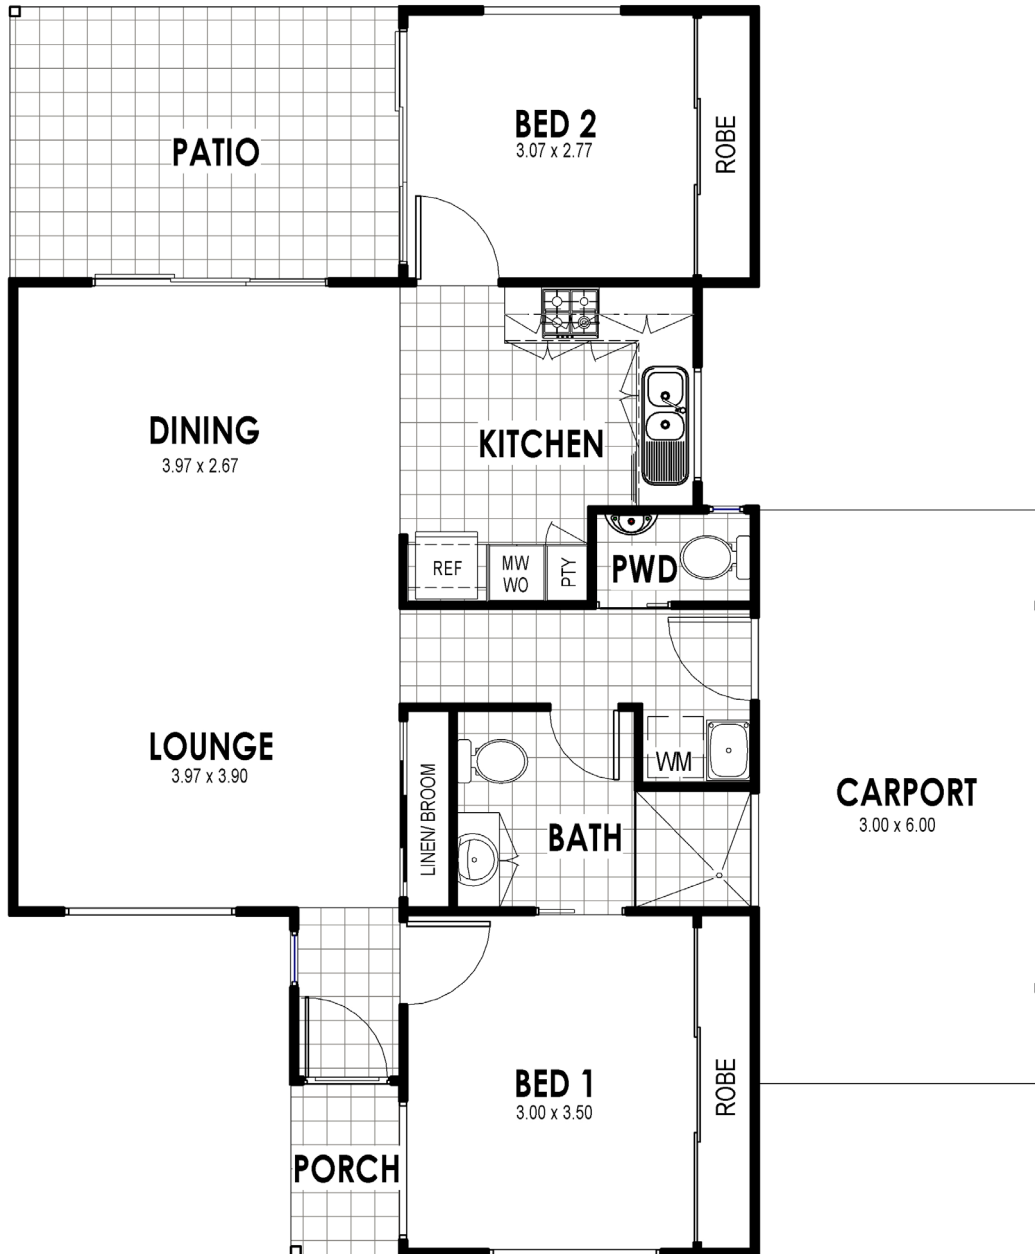

SHELLDUCK A

Total Area

105.90 m²

Disclaimer: These plans are for marketing purposes only and whilst are generally typical of the villa layout, some minor variations may apply.

Final layout is subject to detailed input from service consultants and authorities. Dimensions provided are measured to interior face wall and will be confirmed on the lease plan as part of your resident contract.

Furniture not included.