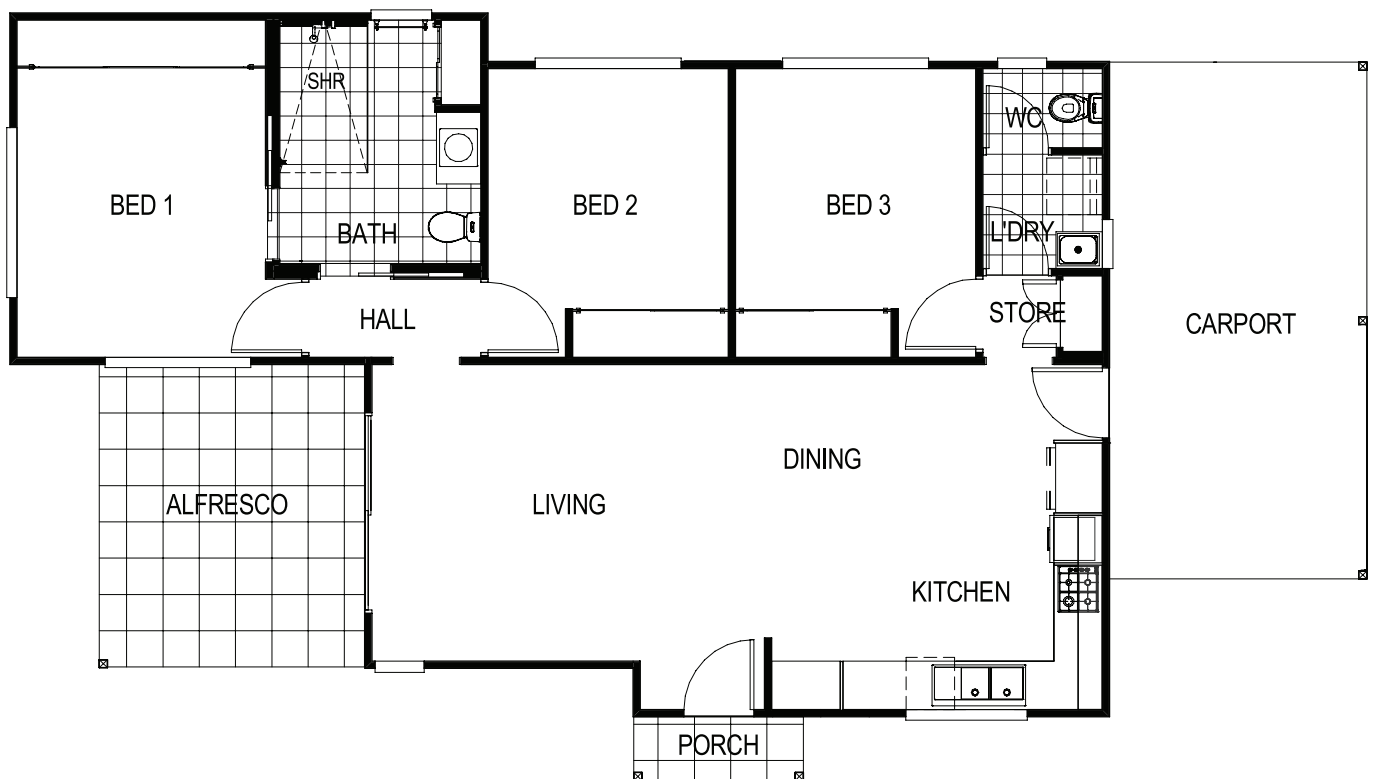

KINGFISHER

Total Area

127.4 m²

Disclaimer: These plans are for marketing purposes only and whilst are generally typical of the villa layout, some minor variations may apply.

Final layout is subject to detailed input from service consultants and authorities. Dimensions provided are measured to interior face wall and will be confirmed on the lease plan as part of your resident contract.

Furniture not included.