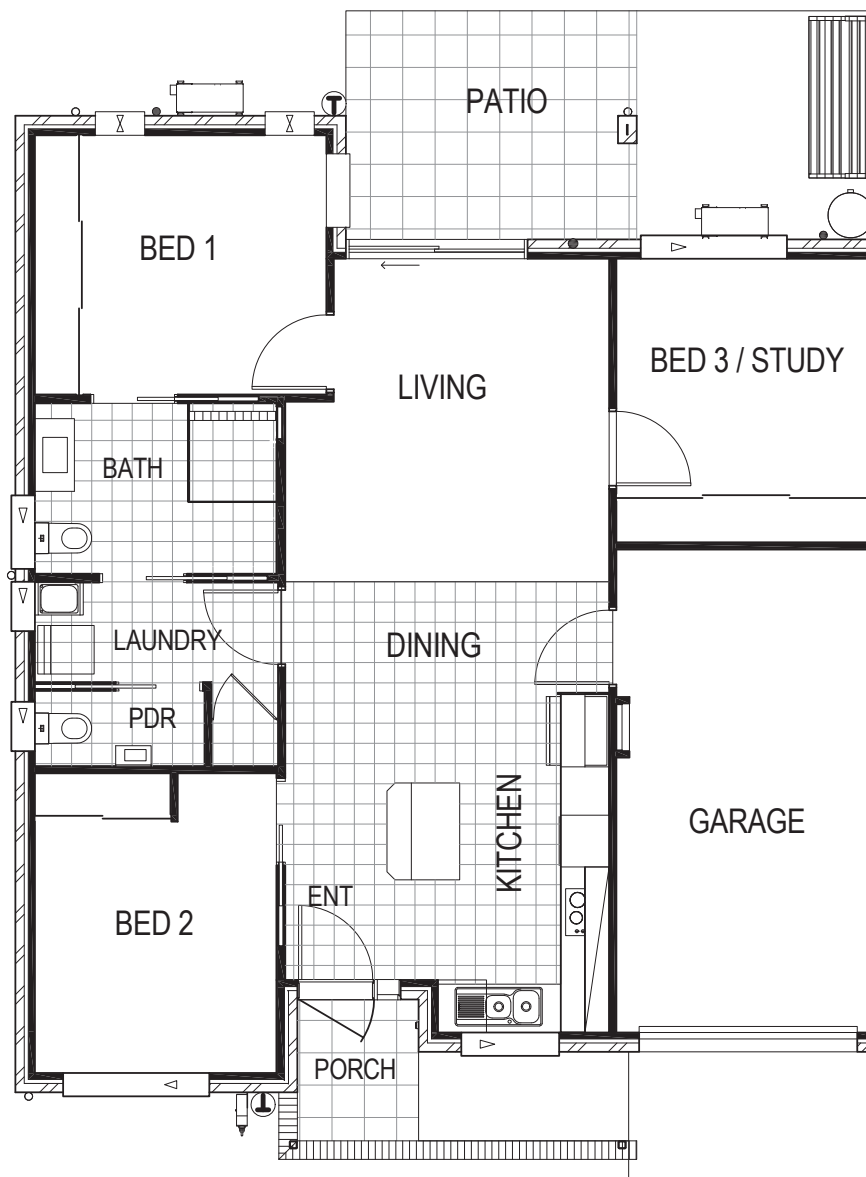

FINCH

3  1.5  1 

AREA TOTAL

130m²

OAK TREE

RETIREMENT VILLAGES

| WARWICK |

Call 1300 367 155
oaktreegrup.com.au

Disclaimer: These plans are for marketing purposes only and whilst are generally typical of the villa layout, some minor variations may apply. Final layout is subject to detailed input from service consultants and authorities. Furniture shown in plans not included. External fixtures may differ from this plan. Total area is indicative only as measured to external face wall.