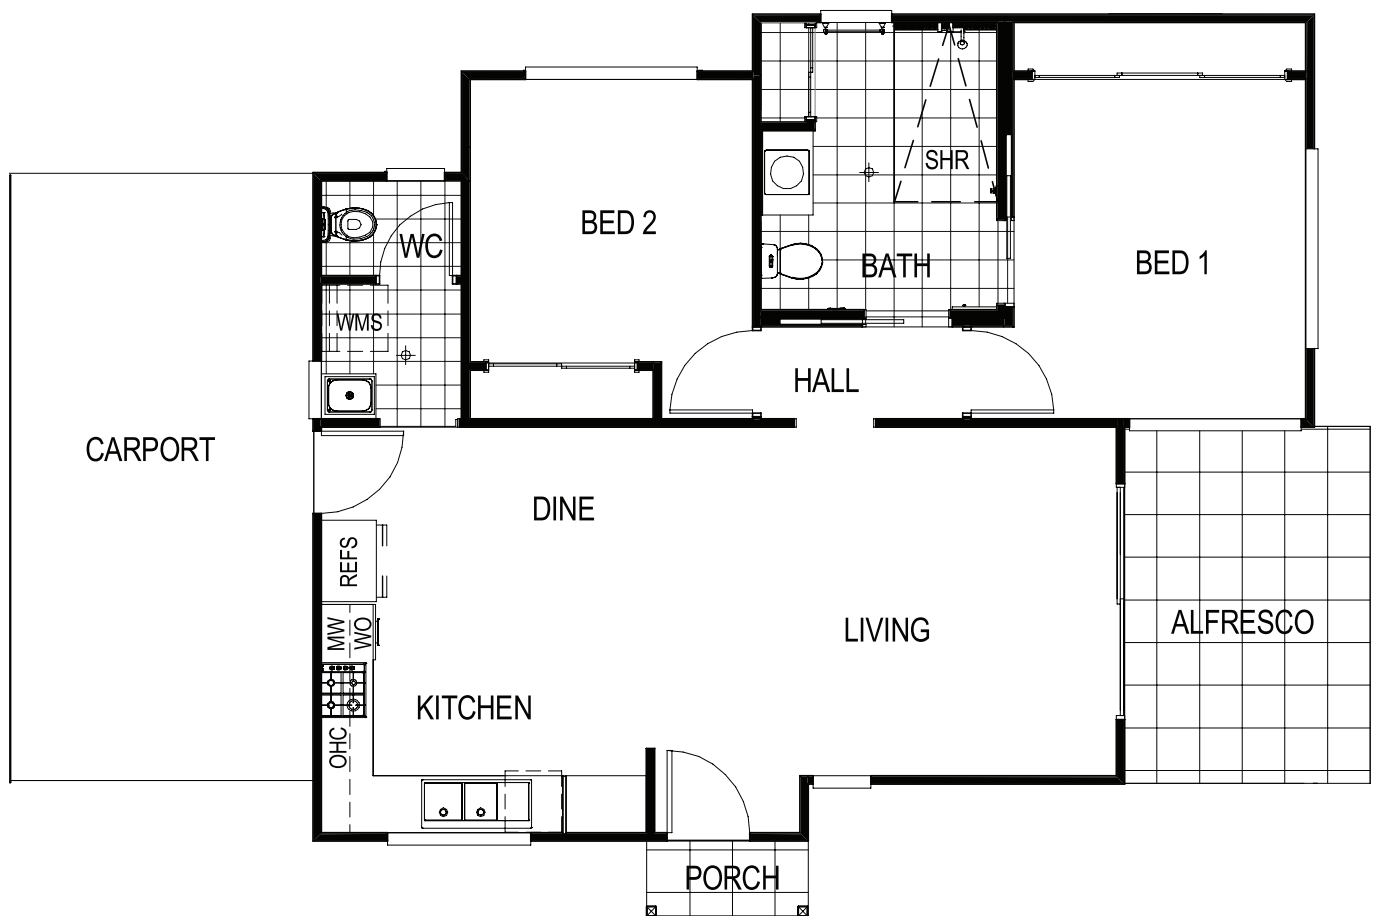

BELLBIRD

Total Area

109.2 m²

Disclaimer: These plans are for marketing purposes only and whilst are generally typical of the villa layout, some minor variations may apply.

Final layout is subject to detailed input from service consultants and authorities. Dimensions provided are measured to interior face wall and will be confirmed on the lease plan as part of your resident contract.

Furniture not included.