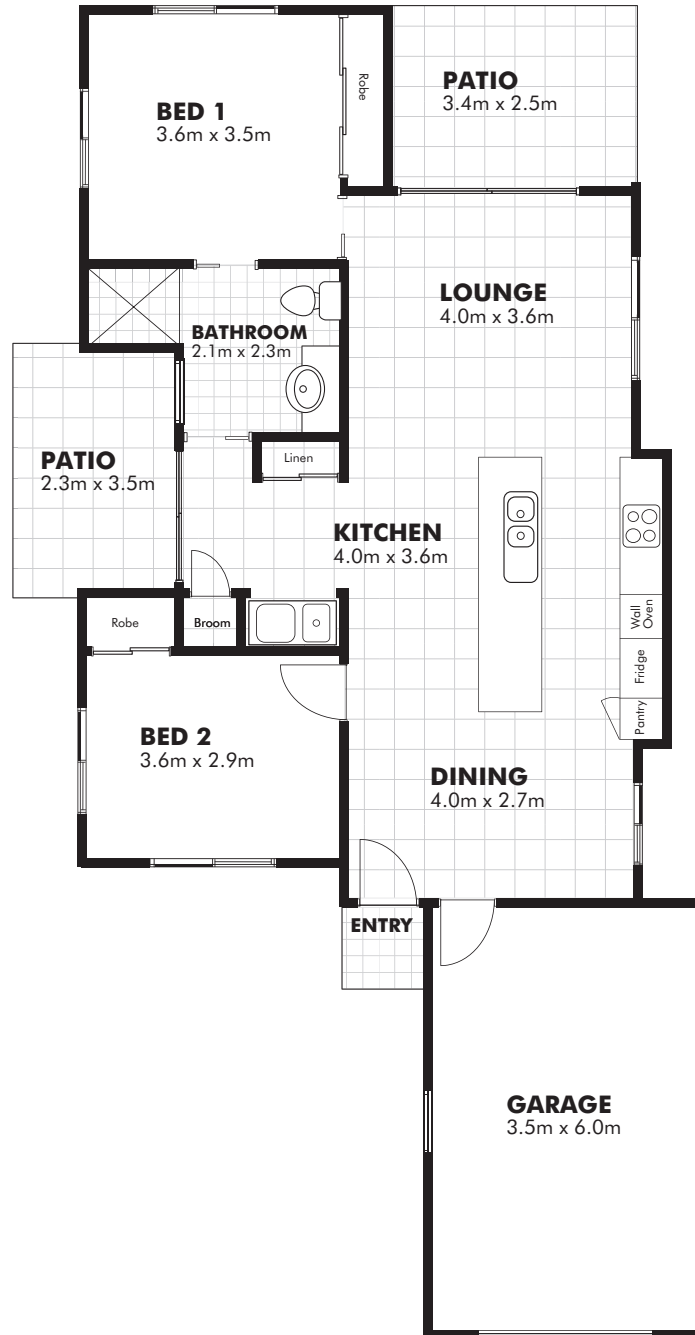

FALCON

Residence	84.6 m ²
Car Accommodation	22.4 m ²
Patio / Porch	18.9 m ²
Total	125.9 m²

Disclaimer:

- These plans are for marketing purposes only and whilst are generally typical of the villa layout, some minor variations may apply.
- Furniture not included.
- Final layout is subject to detailed input from service consultants and authorities.
- Gross areas are measured to exterior face wall.