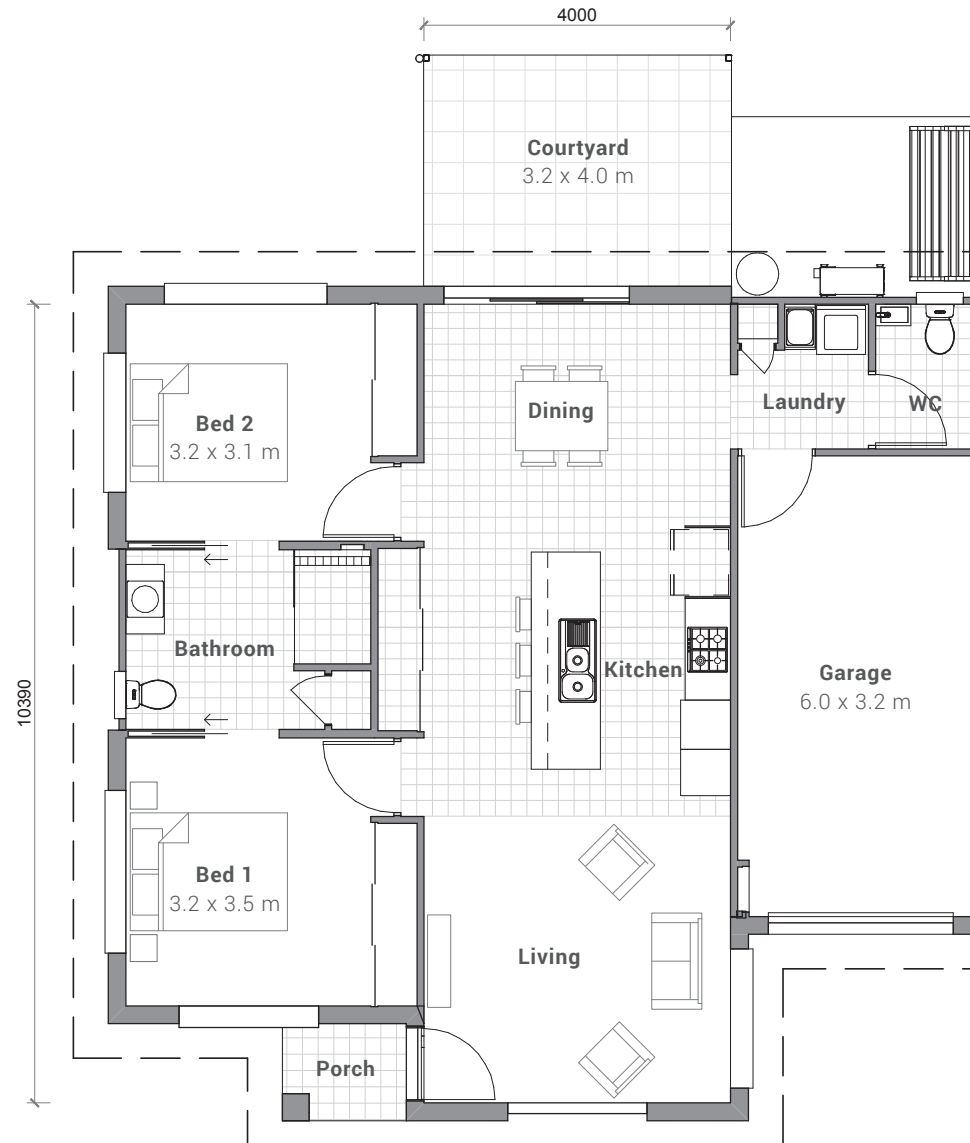

## OAK TREE

RETIREMENT VILLAGES

| DARLING HEIGHTS |

2 1.5 1

AREA TOTAL

125m<sup>2</sup>

Call 1300 367 155  
[oaktreegrup.com.au](http://oaktreegrup.com.au)

Disclaimer: These plans are for marketing purposes only and whilst are generally typical of the villa layout, some minor variations may apply. Final layout is subject to detailed input from service consultants and authorities. Furniture shown in plans not included. External fixtures may differ from this plan. Total area is indicative only as measured to external face wall.