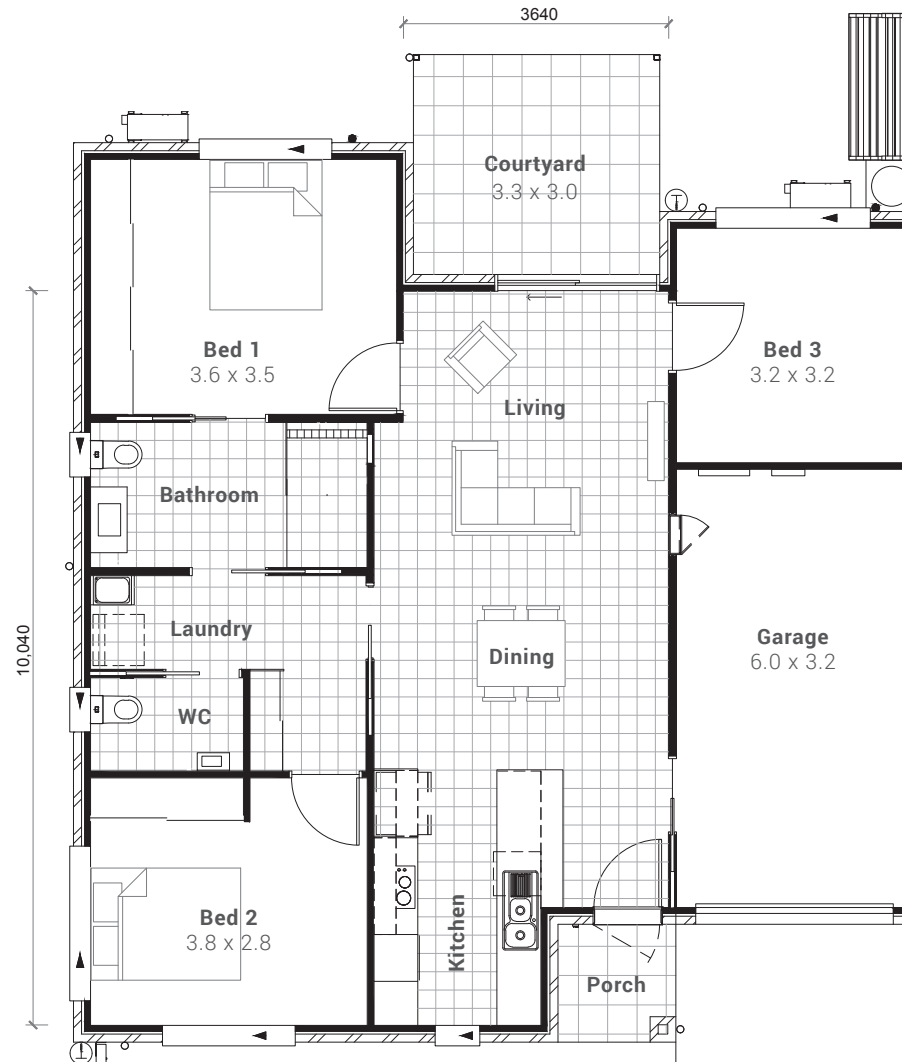

LAWSON

OAK TREE

RETIREMENT VILLAGES

| DARLING HEIGHTS |

3 1.5 1

AREA TOTAL

137m²

Call 1300 367 155
oaktreegrup.com.au

Disclaimer: These plans are for marketing purposes only and whilst are generally typical of the villa layout, some minor variations may apply. Final layout is subject to detailed input from service consultants and authorities. Furniture shown in plans not included. External fixtures may differ from this plan. Total area is indicative only as measured to external face wall.