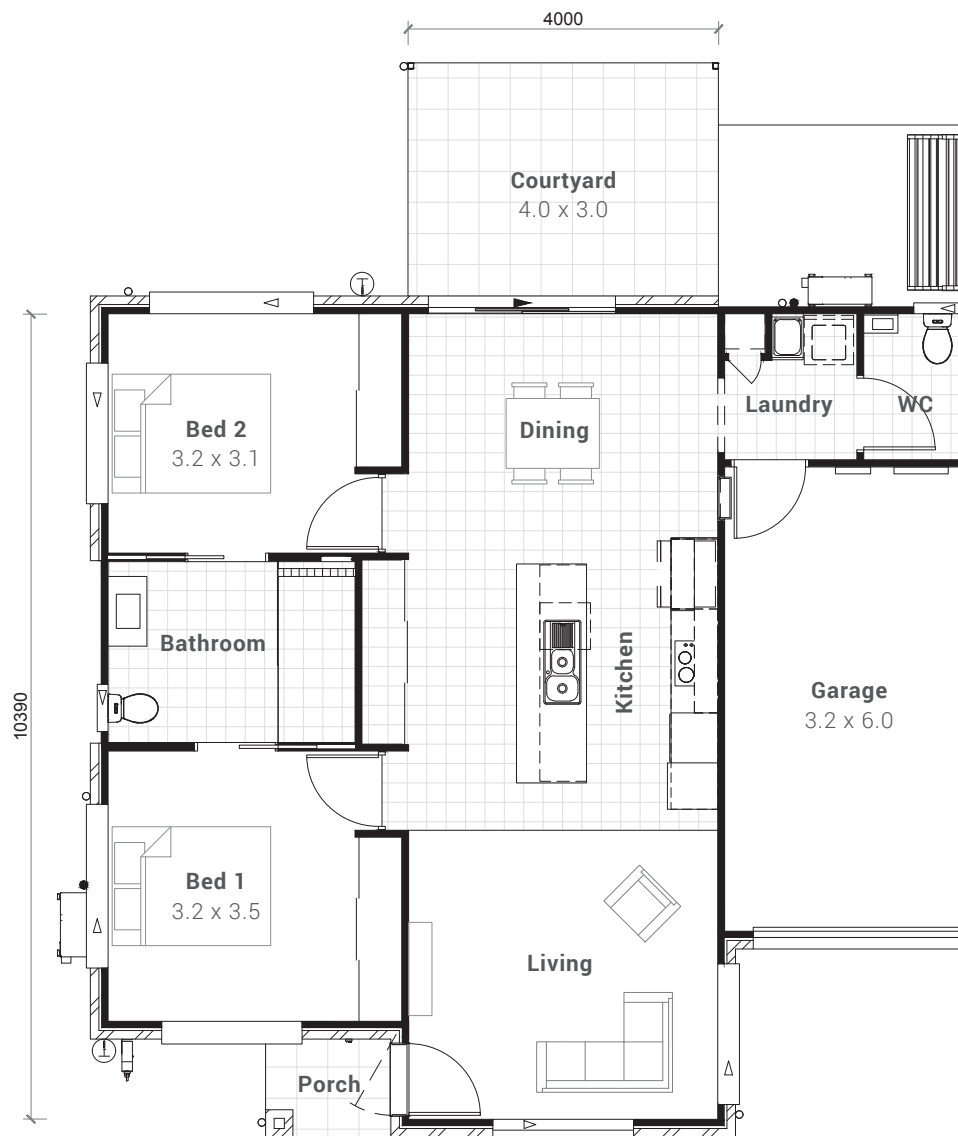

## OAK TREE

RETIREMENT VILLAGES

| DARLING HEIGHTS |

2 1.5 1

AREA TOTAL

125m<sup>2</sup>

Call 1300 367 155  
[oaktreeretirement.com.au](http://oaktreeretirement.com.au)

Disclaimer: These plans are for marketing purposes only and whilst are generally typical of the villa layout, some minor variations may apply. Final layout is subject to detailed input from service consultants and authorities. Furniture shown in plans not included. External fixtures may differ from this plan. Total area is indicative only as measured to external face wall.