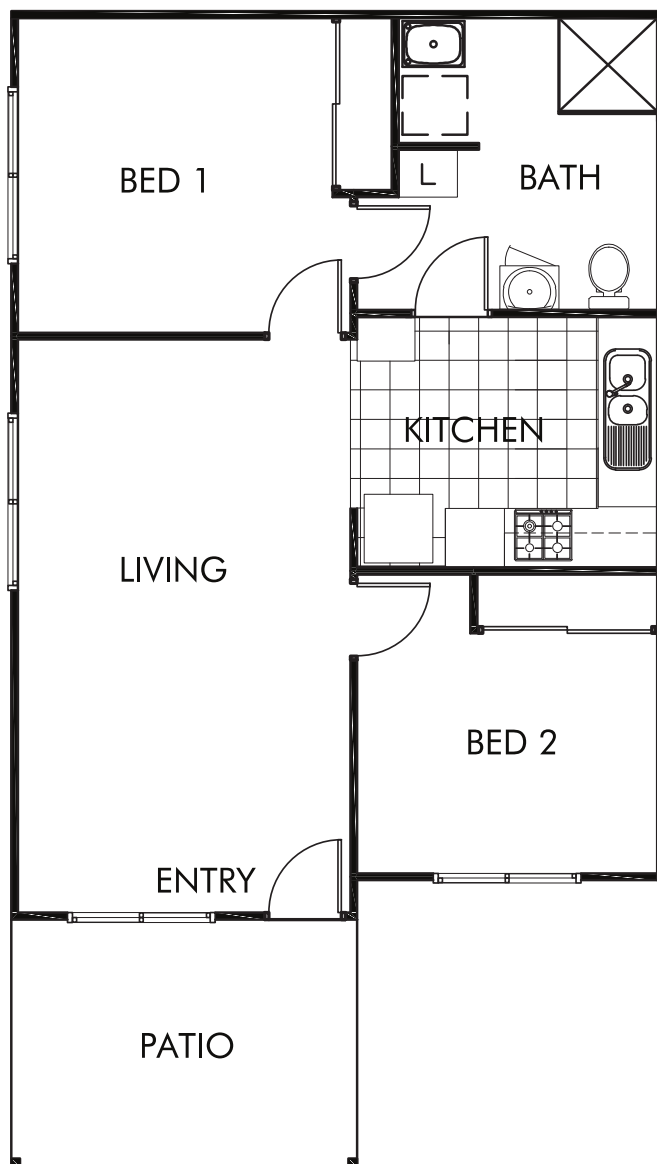

KINGFISHER

Room Sizes (mm)*

Kitchen	3100 x 2600
Living	3400 x 5800
Bed 1	3200 x 3200
Bed 2	3100 x 2400
Patio	3500 x 2500
Total	68.98m²

Disclaimer:

- Please note: These plans are for marketing purposes only and whilst are generally typical of the villa layout, some minor variations may apply.
- Furniture not included.
- Final layout is subject to detailed input from service consultants and authorities.
- Gross areas are measured to exterior face wall.