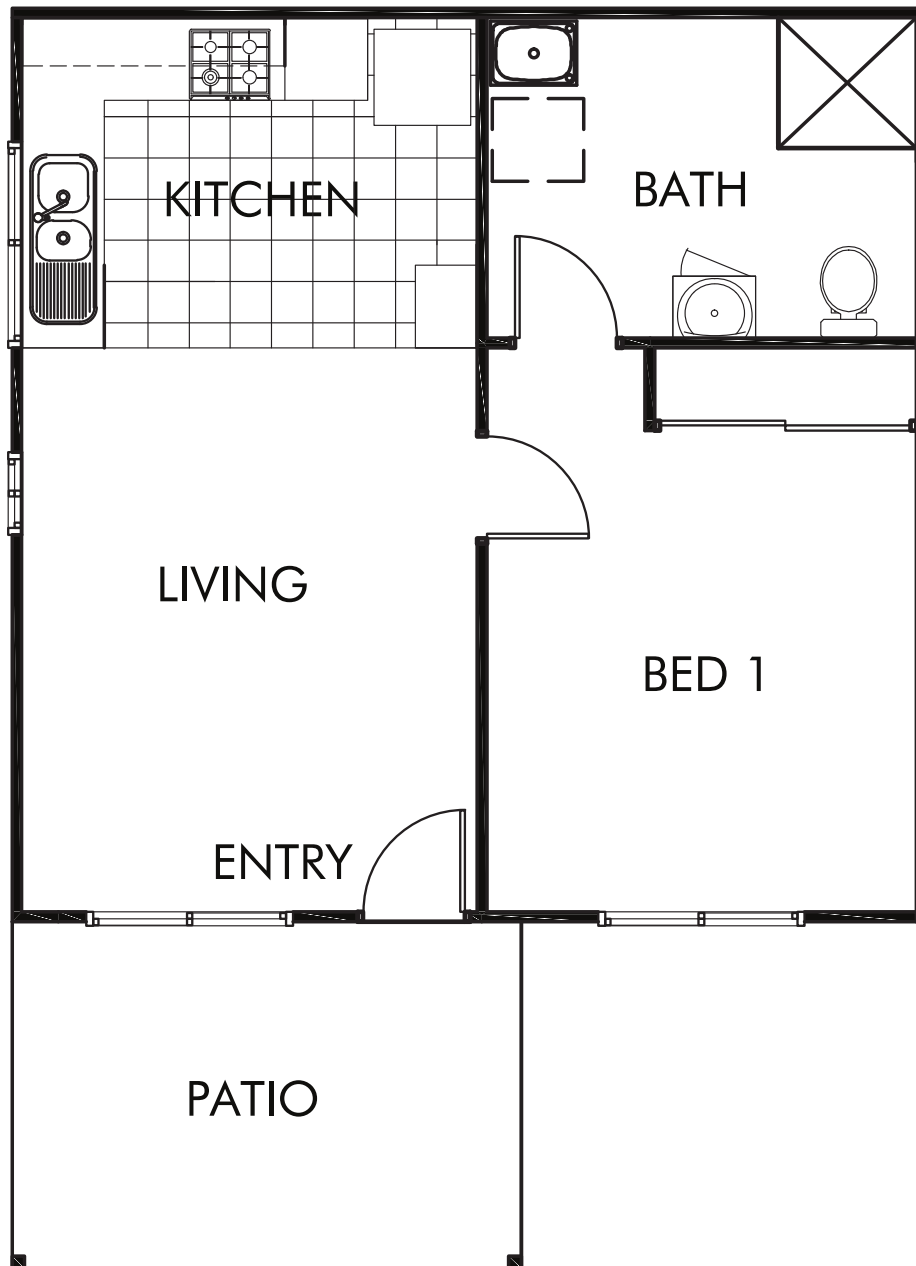

IBIS

Room Sizes (mm)*

Kitchen	3300 x 2400
Living	3300 x 4100
Bed 1	3100 x 3500
Patio	3700 x 2500
Total	53.41m²

Disclaimer:

- Please note: These plans are for marketing purposes only and whilst are generally typical of the villa layout, some minor variations may apply.
- Furniture not included.
- Final layout is subject to detailed input from service consultants and authorities.
- Gross areas are measured to exterior face wall.