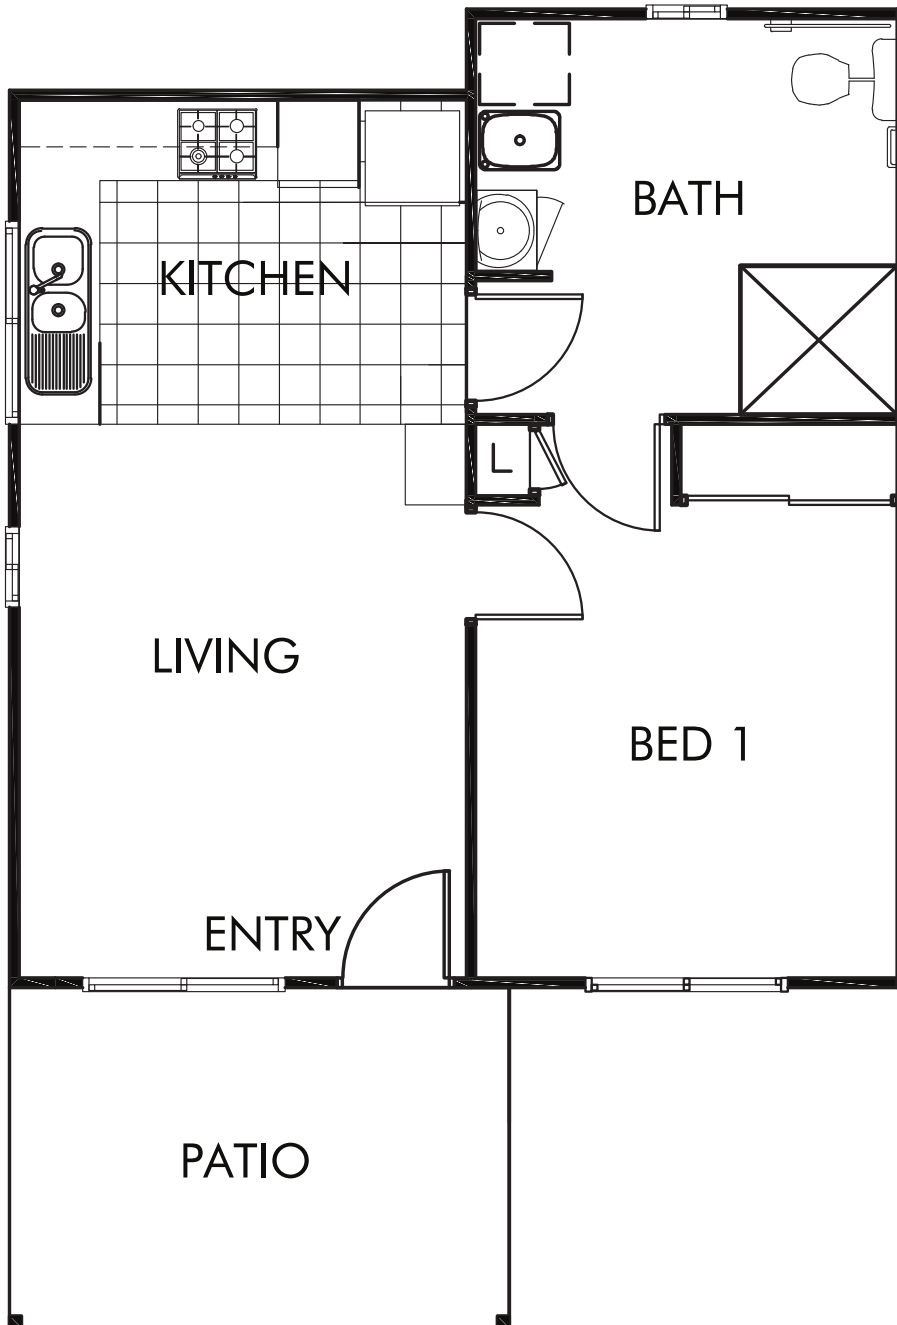

FIG BIRD

Room Sizes (mm)*

Kitchen	3300 x 2400
Living	3300 x 4100
Bed 1	3100 x 3500
Patio	3700 x 2500
Total	55.37m²

Disclaimer:

- Please note: These plans are for marketing purposes only and whilst are generally typical of the villa layout, some minor variations may apply.
- Furniture not included.
- Final layout is subject to detailed input from service consultants and authorities.
- Gross areas are measured to exterior face wall.