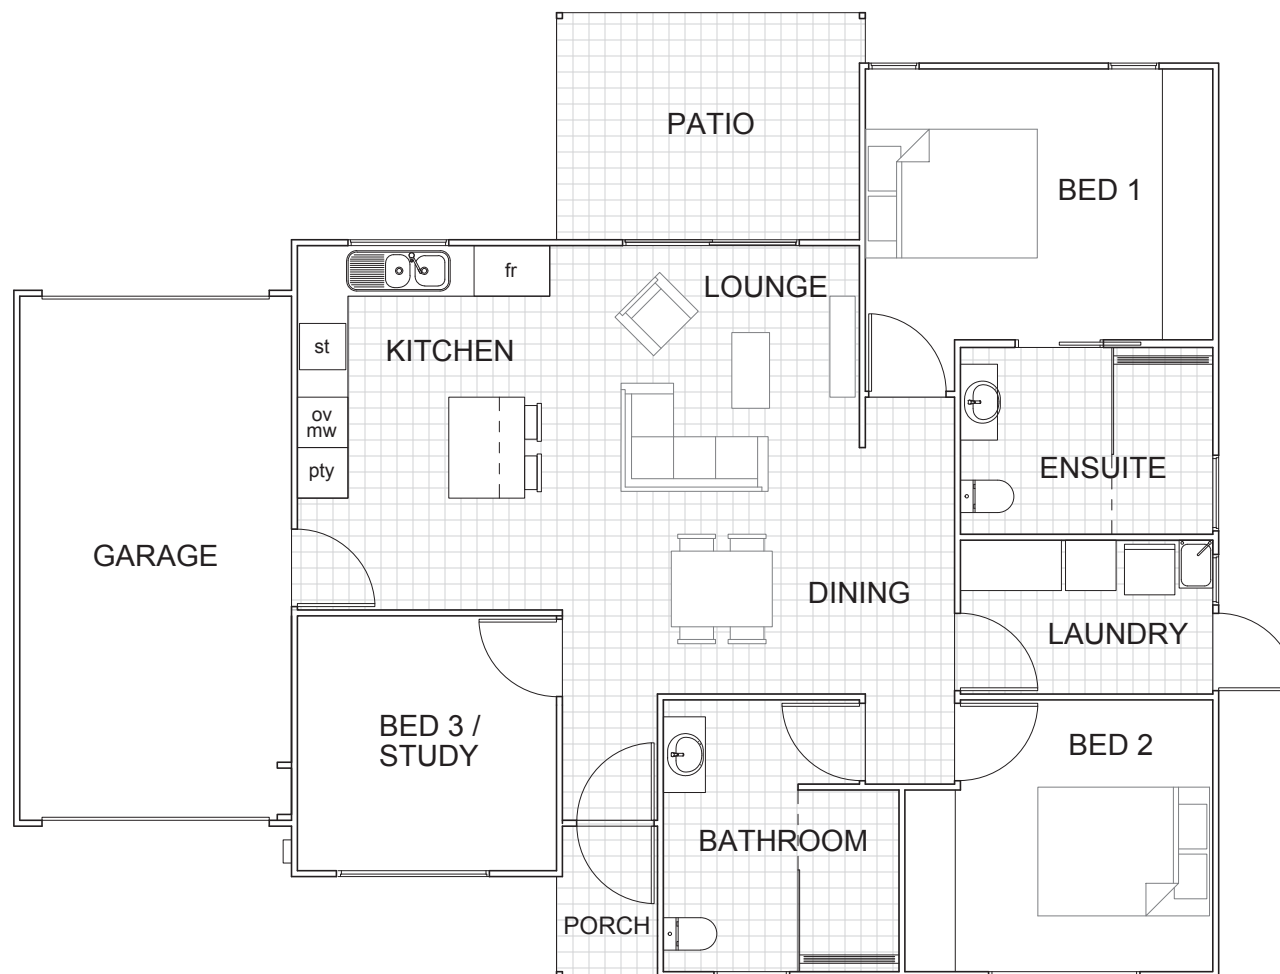

MULGRAVE

OAK TREE

RETIREMENT VILLAGES

| NORMAN GARDENS |

BEDROOMS

| | |
|-----------|-------------|
| Bedroom 1 | 3.5 x 3.2 m |
| Bedroom 2 | 3.2 x 3.0 m |
| Bedroom 3 | 3.2 x 3.0 m |

LIVING AREAS

| | |
|---------|-------------|
| Living | 2.4 x 3.6 m |
| Dining | 1.9 x 3.6 m |
| Kitchen | 3.0 x 3.0 m |
| Patio | 3.9 x 2.0 m |
| Garage | 6.0 x 3.2 m |

AREA TOTAL 133m²

Call 1300 367 155
oaktreegrup.com.au

Disclaimer: These plans are for marketing purposes only and whilst are generally typical of the villa layout, some minor variations may apply. Final layout is subject to detailed input from service consultants and authorities. Furniture shown in plans not included. External fixtures may differ from this plan. Total area is indicative only as measured to external face wall.