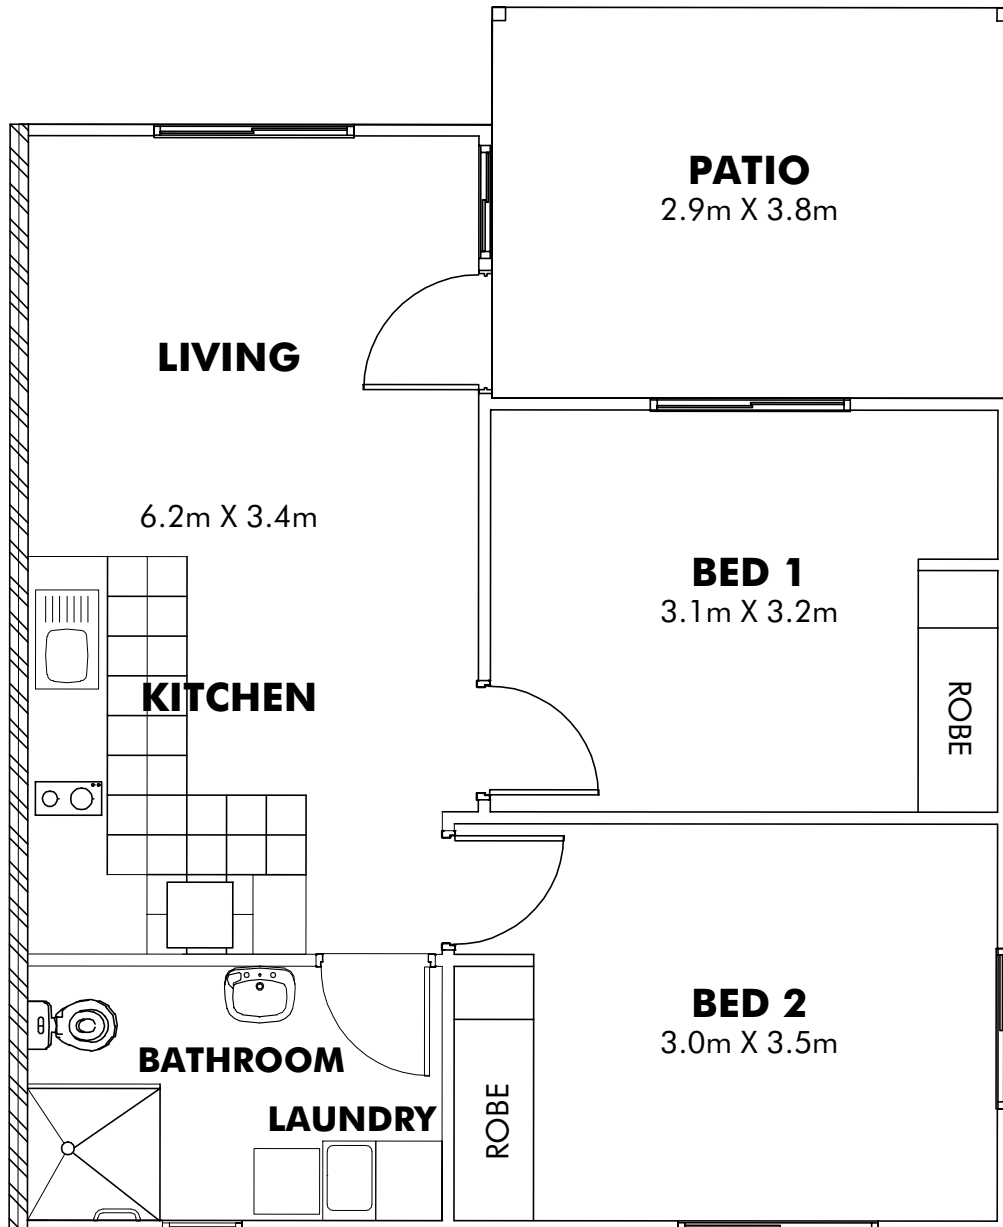

LORIKEET

Residence	52.00 m ²
Patio / Porch	11.00 m ²
Total	63.00 m²

Disclaimer:

- These plans are for marketing purposes only and whilst are generally typical of the villa layout, some minor variations may apply.
- Furniture not included.
- Gross areas are measured to exterior face wall.