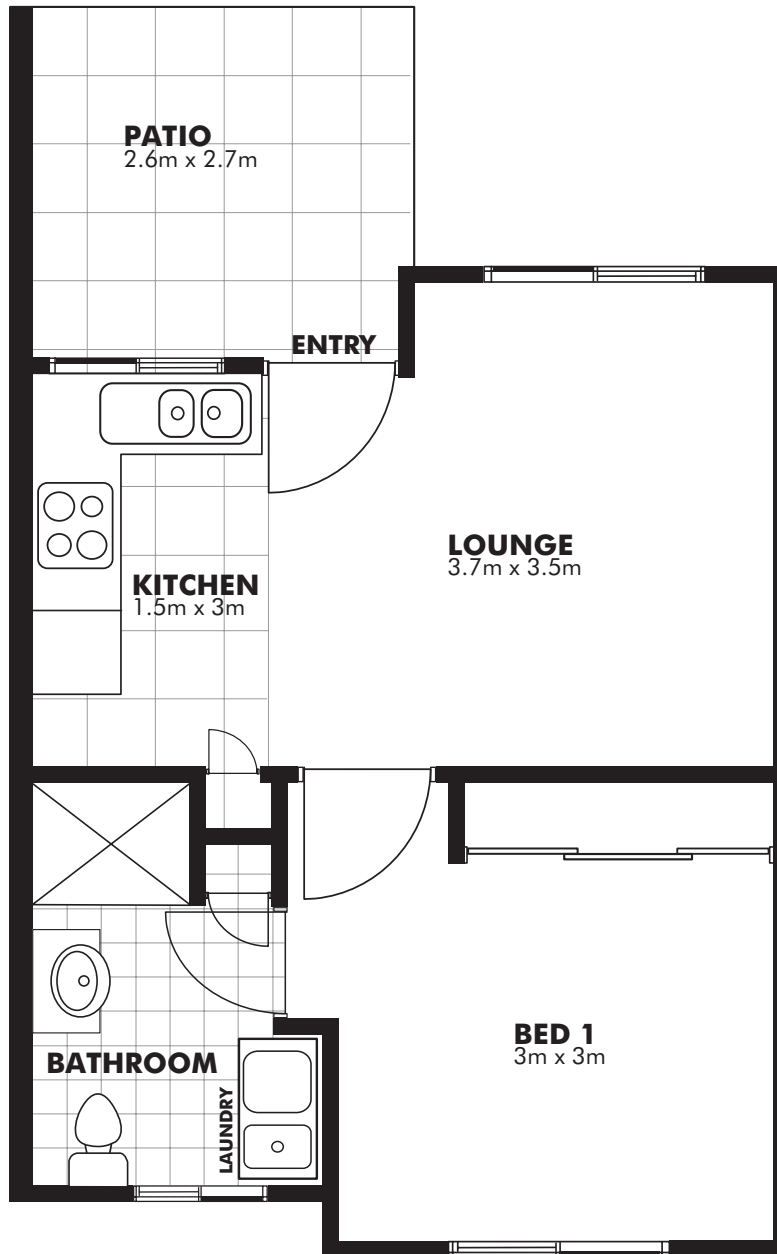

HONEYEATER

Residence	36.24 m ²
Patio / Porch	7.00 m ²
Total	43.24 m²

Disclaimer:

- These plans are for marketing purposes only and whilst are generally typical of the villa layout, some minor variations may apply.
- Furniture not included.
- Gross areas are measured to exterior face wall.