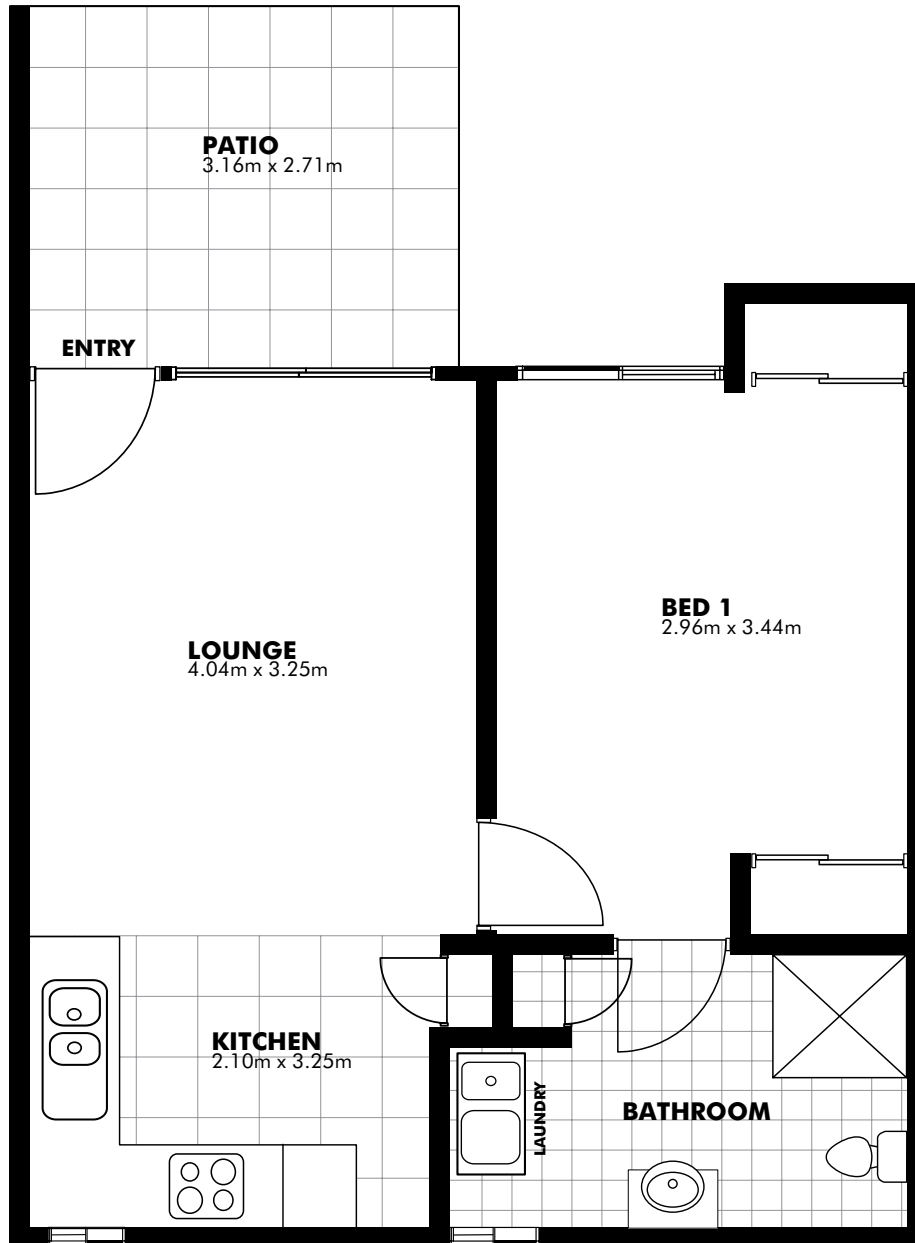

DOVE

Residence	40.00 m ²
Patio / Porch	8.00 m ²
Total	48.00 m²

Disclaimer:

- These plans are for marketing purposes only and whilst are generally typical of the villa layout, some minor variations may apply.
- Furniture not included.
- Gross areas are measured to exterior face wall.