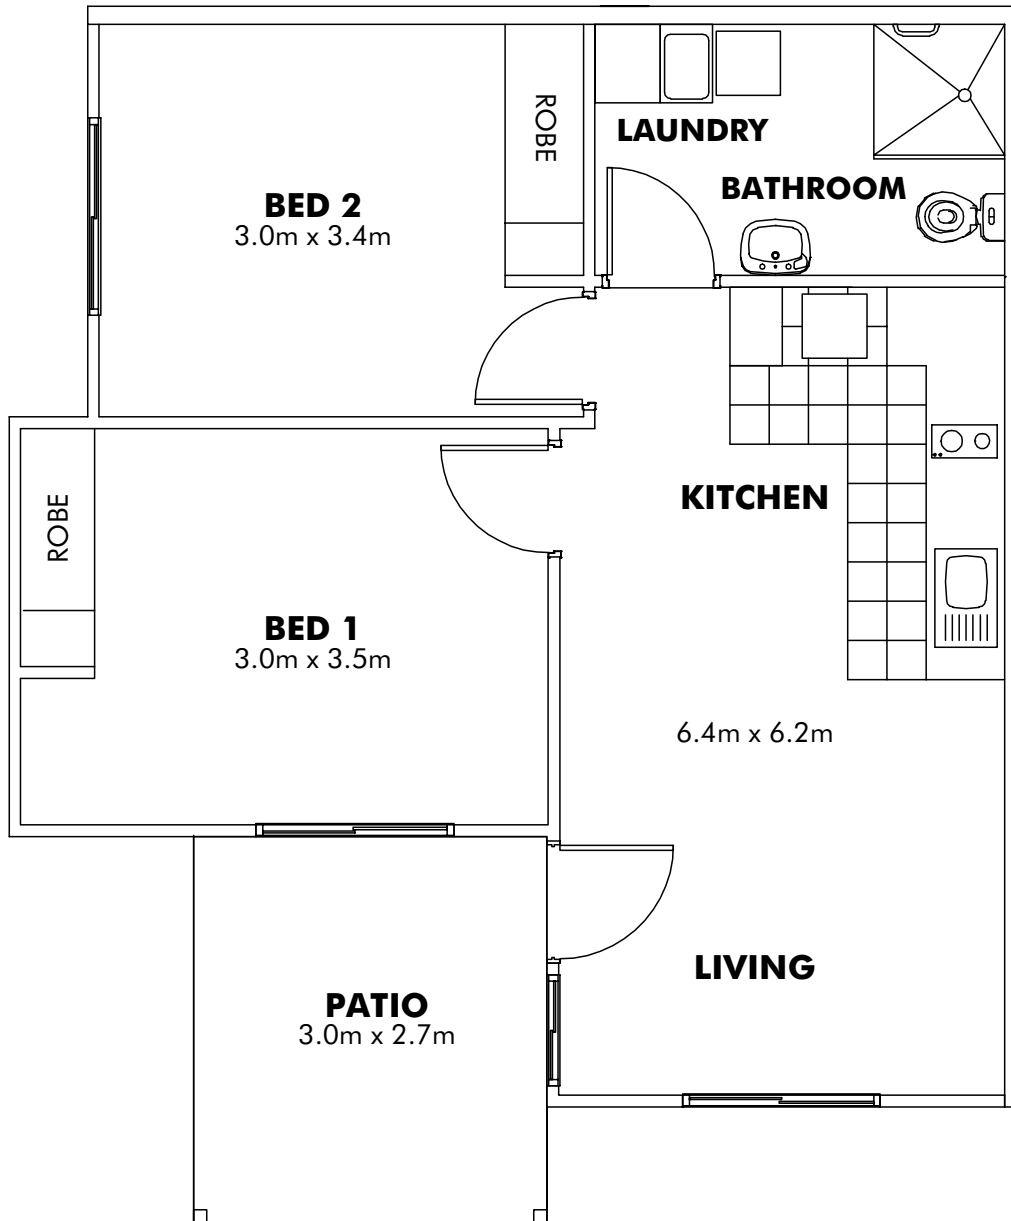

BELLBIRD

Residence	54.25 m ²
Patio / Porch	8.00 m ²
Total	62.25 m²

Disclaimer:

- These plans are for marketing purposes only and whilst are generally typical of the villa layout, some minor variations may apply.
- Furniture not included.
- Gross areas are measured to exterior face wall.