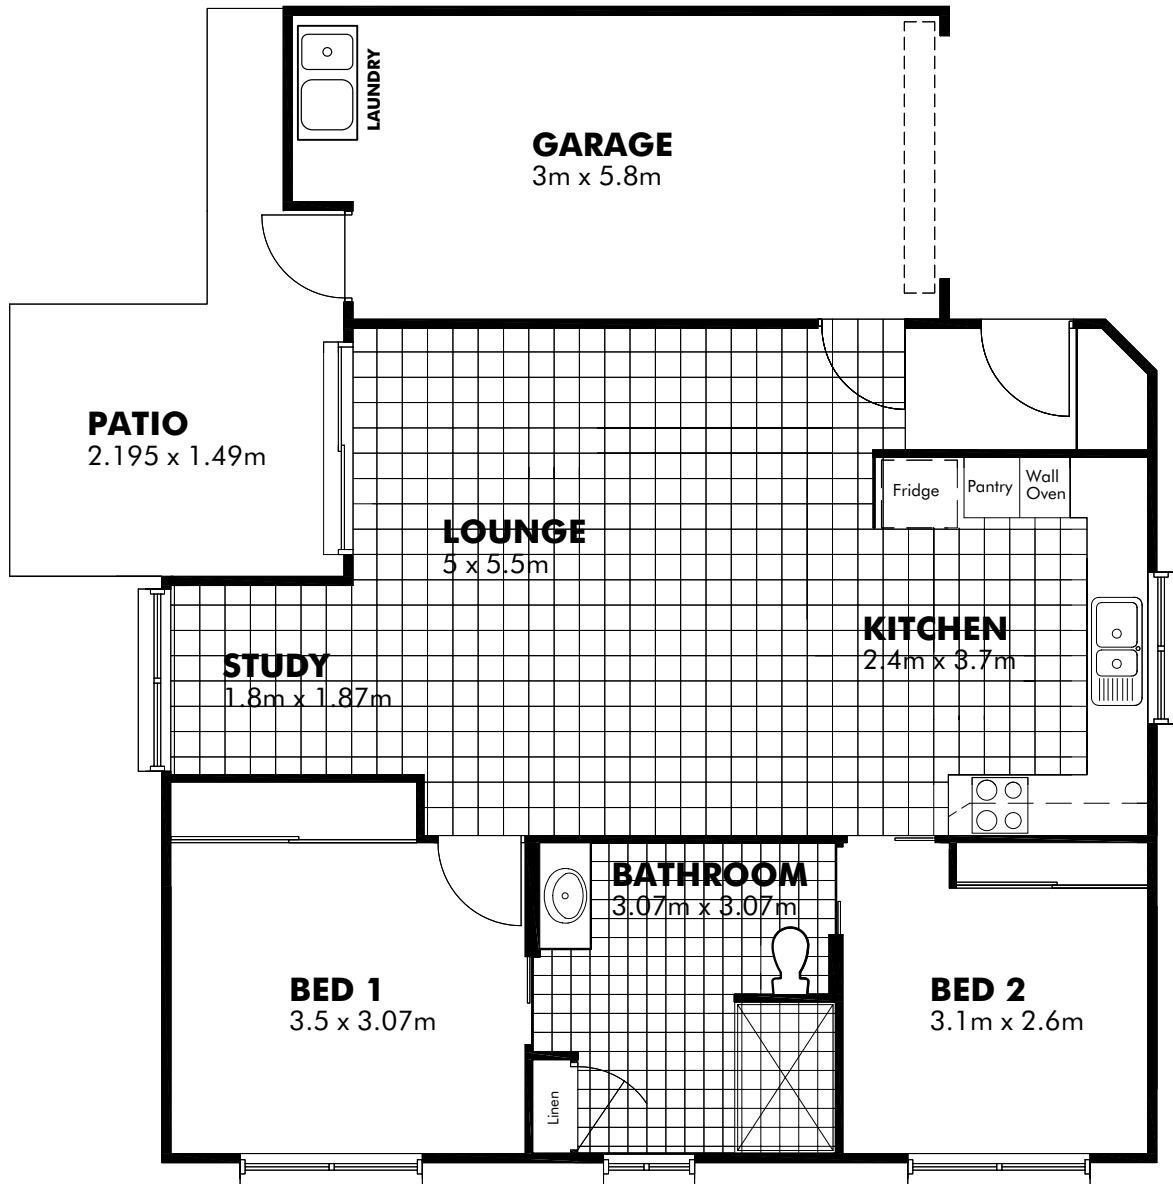

SEABIRD

Residence	77.00 m ²
Outdoor	10.00 m ²
Car Accommodation	20.20 m ²
Total	107.00 m²

Disclaimer:

- These plans are for marketing purposes only and whilst are generally typical of the villa layout, some minor variations may apply.
- Furniture not included.
- Final layout is subject to detailed input from service consultants and authorities.
- Gross areas are measured to exterior face wall.