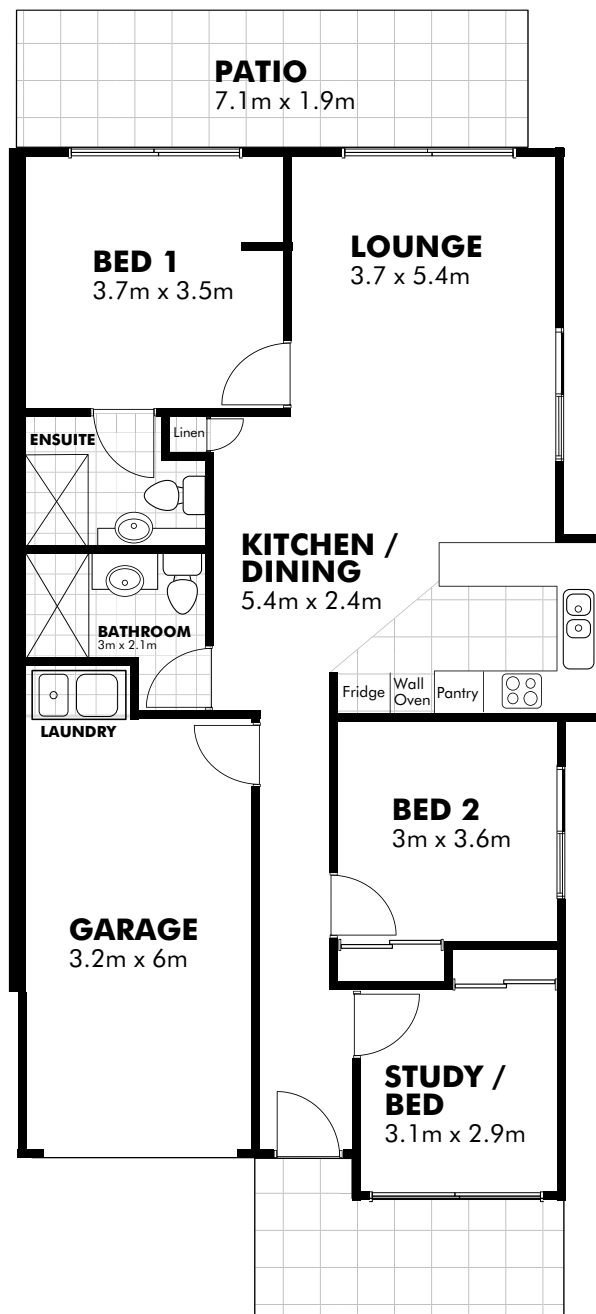

BOWERBIRD

2.5  1.5  1 

AREA TOTAL

147.89m²

OAK TREE
RETIREMENT VILLAGES

| CAIRNS |

Call 1300 367 155
oaktreegrup.com.au

Disclaimer: These plans are for marketing purposes only and whilst are generally typical of the villa layout, some minor variations may apply. Final layout is subject to detailed input from service consultants and authorities. Furniture shown in plans not included. External fixtures may differ from this plan. Total area is indicative only as measured to external face wall.