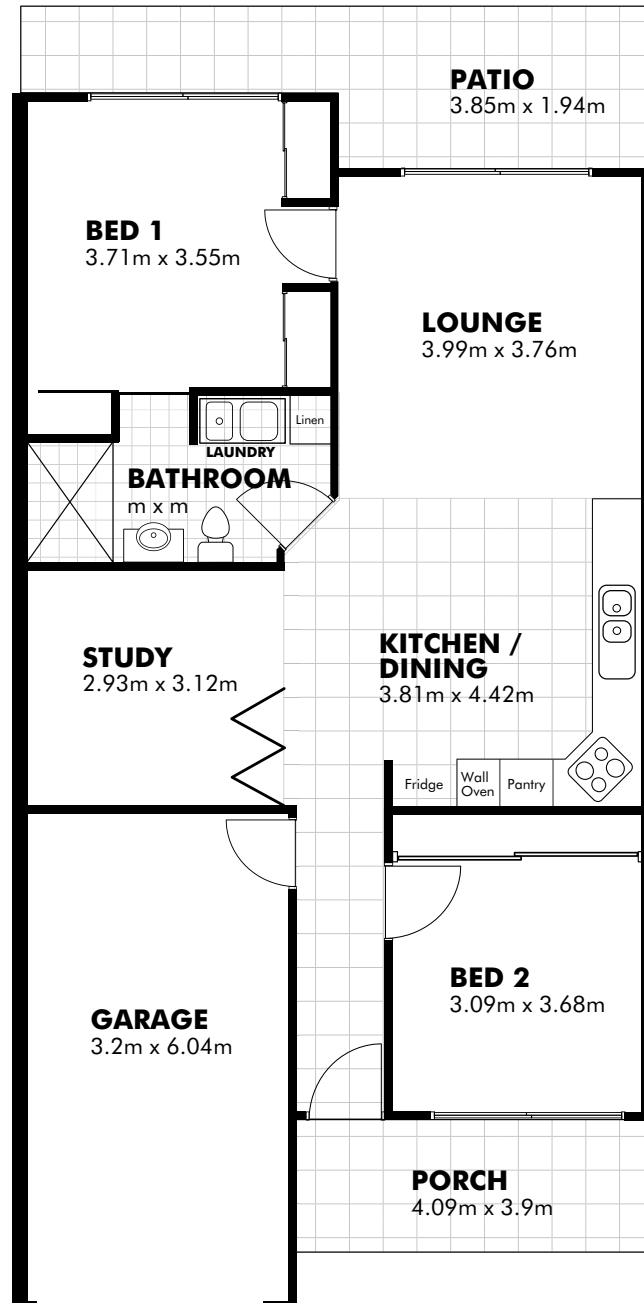

EMERALD DOVE

Residence	81.00 m ²
Outdoor	39.00 m ²
Car Accommodation	18.89 m ²
Total	138.89 m²

Disclaimer:

- These plans are for marketing purposes only and whilst are generally typical of the villa layout, some minor variations may apply.
- Furniture not included.
- Final layout is subject to detailed input from service consultants and authorities.
- Gross areas are measured to exterior face wall.