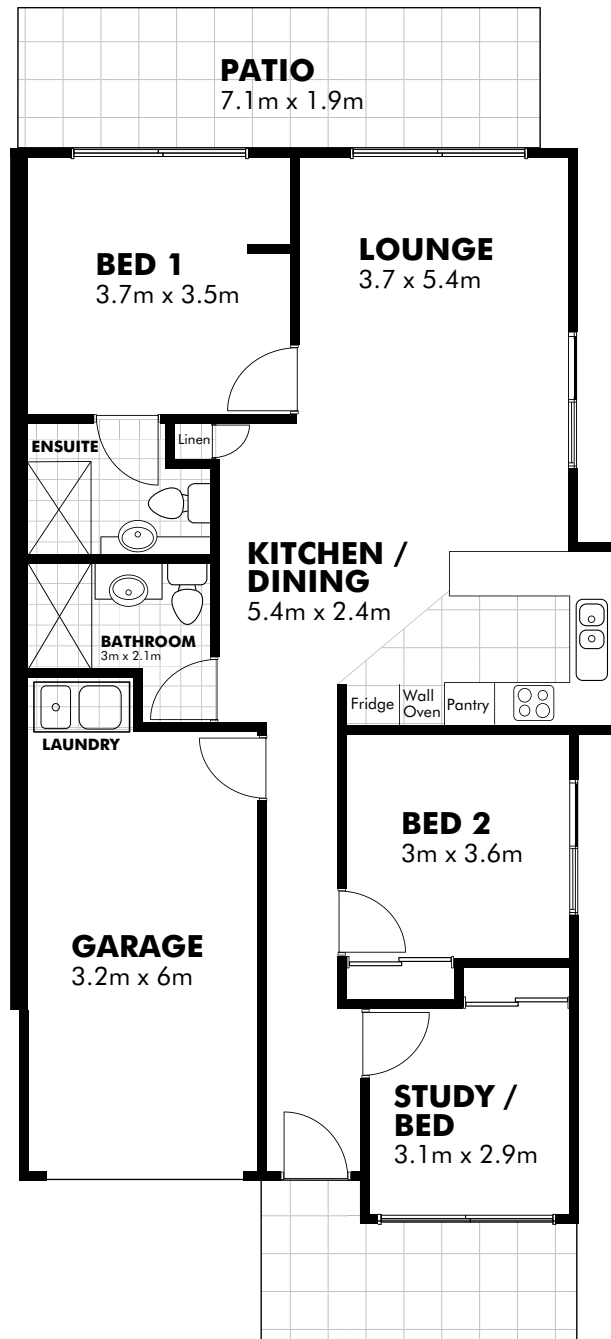

BOWERBIRD

Residence	87.00 m ²
Outdoor	42.00 m ²
Car Accommodation	18.89 m ²
Total	147.89 m²

Disclaimer:

- These plans are for marketing purposes only and whilst are generally typical of the villa layout, some minor variations may apply.
- Furniture not included.
- Final layout is subject to detailed input from service consultants and authorities.
- Gross areas are measured to exterior face wall.