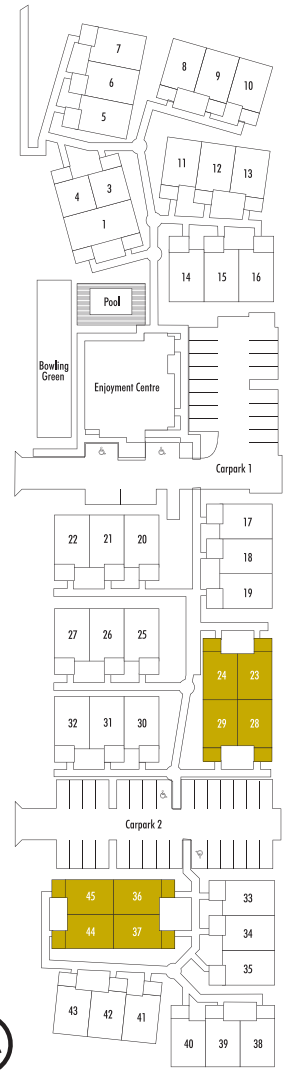

WHIMBREL

2 BED, 1 BATH

VILLA: 23, 24, 28, 29, 36, 37, 44, 45

OAK TREE
RETIREMENT VILLAGES

Boronia Heights

Residence	58.00 m ²
Outdoor	9.00 m ²
Total	67.00 m²

This generic plan is for marketing purposes only and whilst it is generally typical of the villa layout and size, some variations may apply and some villa layouts are mirror reversed. Gross areas are measured to exterior face wall.