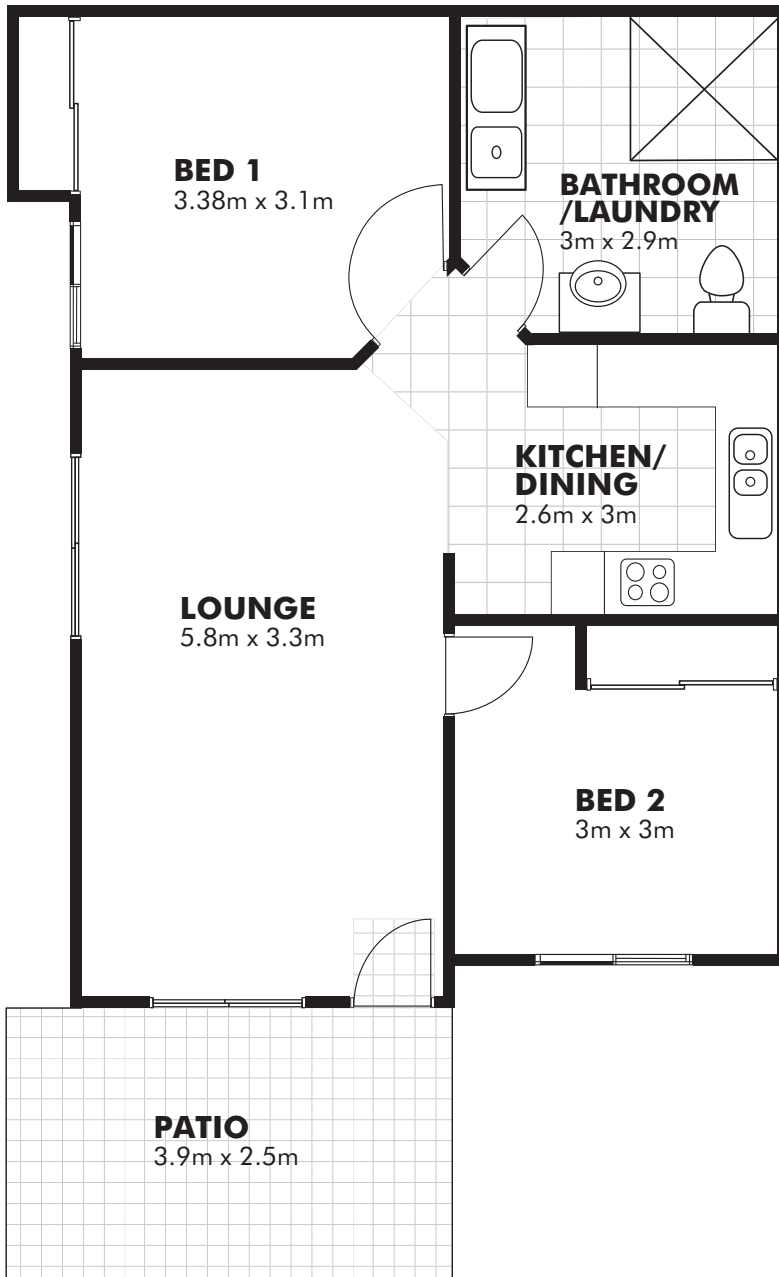

WHIMBREL

2 BED, 1 BATH

VILLA: 23, 24, 28, 29, 36, 37, 44, 45

OAK TREE
RETIREMENT VILLAGES

Boronia Heights

Residence	58.00 m ²
Outdoor	9.00 m ²
Total	67.00 m²

This generic plan is for marketing purposes only and whilst it is generally typical of the villa layout and size, some variations may apply and some villa layouts are mirror reversed. Gross areas are measured to exterior face wall.