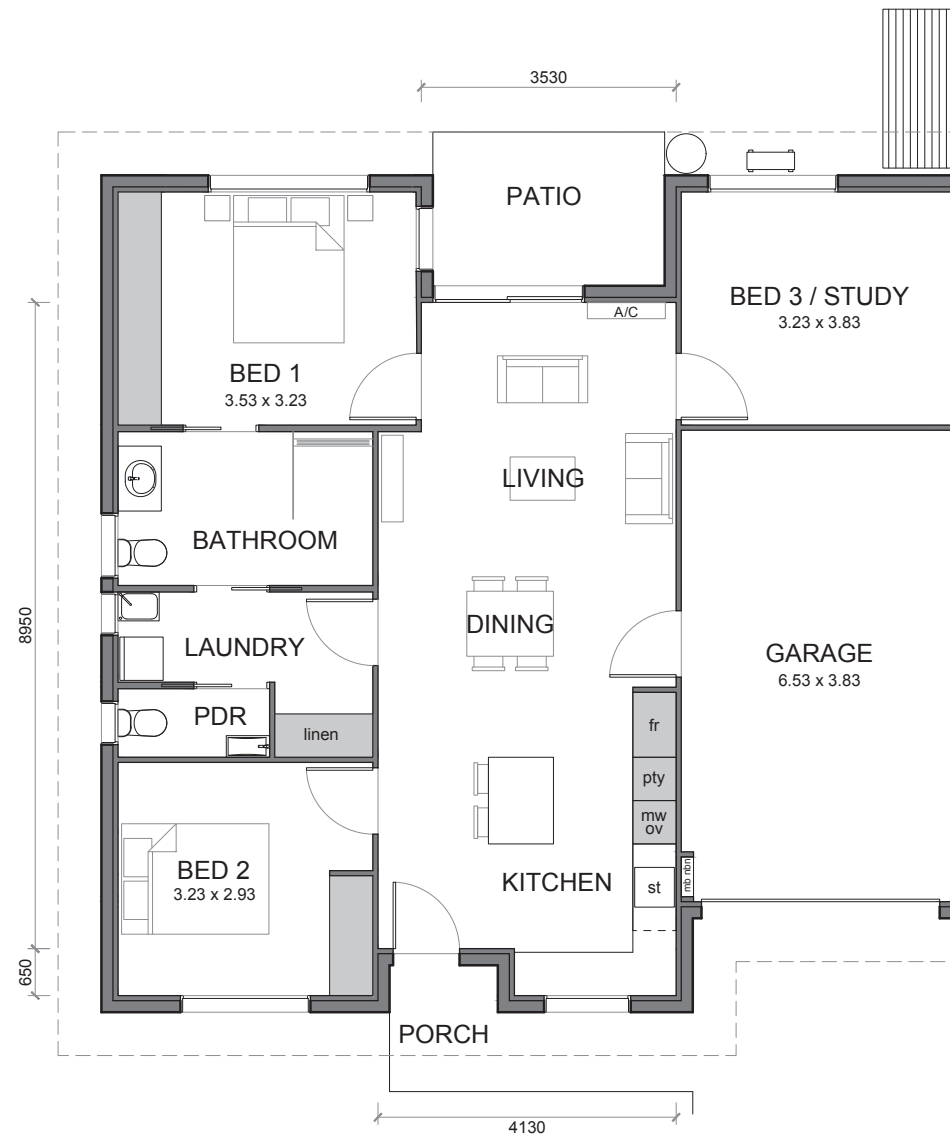

WINIFIELD PLUS

OAK TREE
RETIREMENT VILLAGES

| KANWAL |

AREA TOTAL

136m²

Call 1300 367 155
oaktreegroup.com.au

Disclaimer: These plans are for marketing purposes only and whilst are generally typical of the villa layout, some minor variations may apply. Final layout is subject to detailed input from service consultants and authorities. Furniture shown in plans not included. External fixtures may differ from this plan. Total area is indicative only as measured to external face wall.