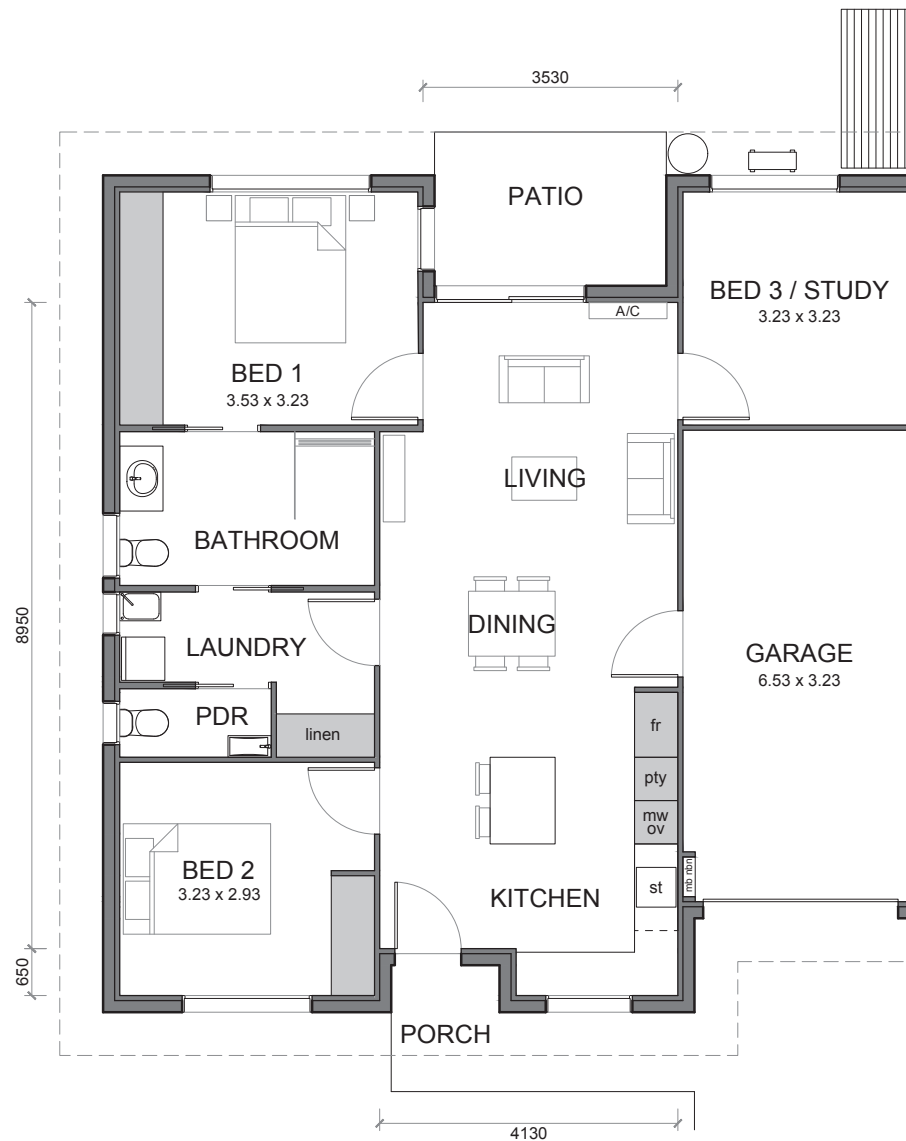

WINIFIELD

OAK TREE
RETIREMENT VILLAGES

| KANWAL |

AREA TOTAL

130m²

Call 1300 367 155
oaktreegrup.com.au

Disclaimer: These plans are for marketing purposes only and whilst are generally typical of the villa layout, some minor variations may apply. Final layout is subject to detailed input from service consultants and authorities. Furniture shown in plans not included. External fixtures may differ from this plan. Total area is indicative only as measured to external face wall.