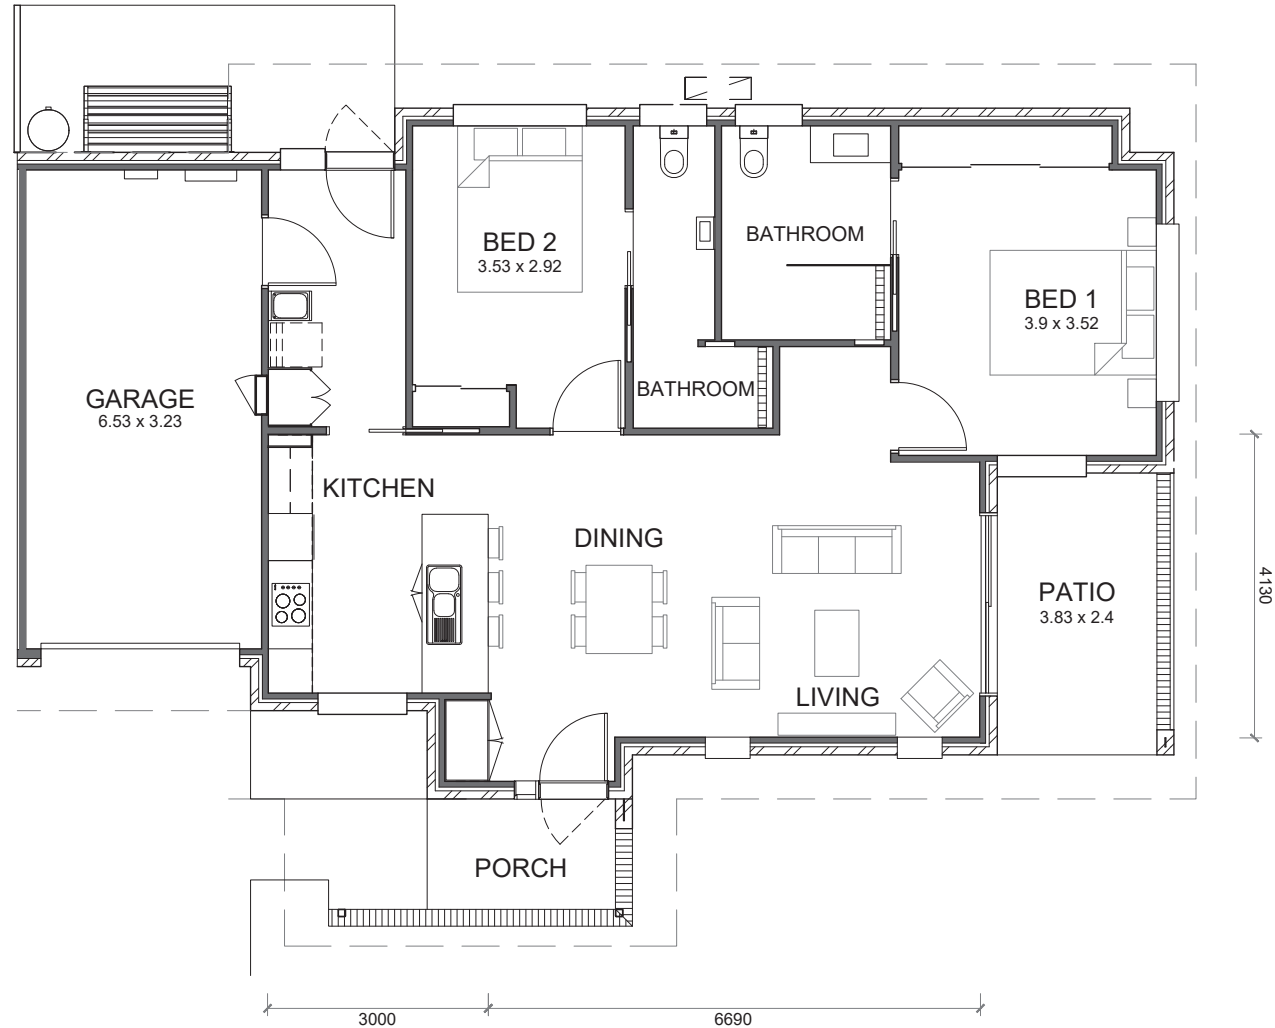

# THORNE

OAK TREE  
RETIREMENT VILLAGES

| KANWAL |

AREA TOTAL

136.5m<sup>2</sup>

Call 1300 367 155  
[oaktreegroup.com.au](http://oaktreegroup.com.au)

Disclaimer: These plans are for marketing purposes only and whilst are generally typical of the villa layout, some minor variations may apply. Final layout is subject to detailed input from service consultants and authorities. Furniture shown in plans not included. External fixtures may differ from this plan. Total area is indicative only as measured to external face wall.