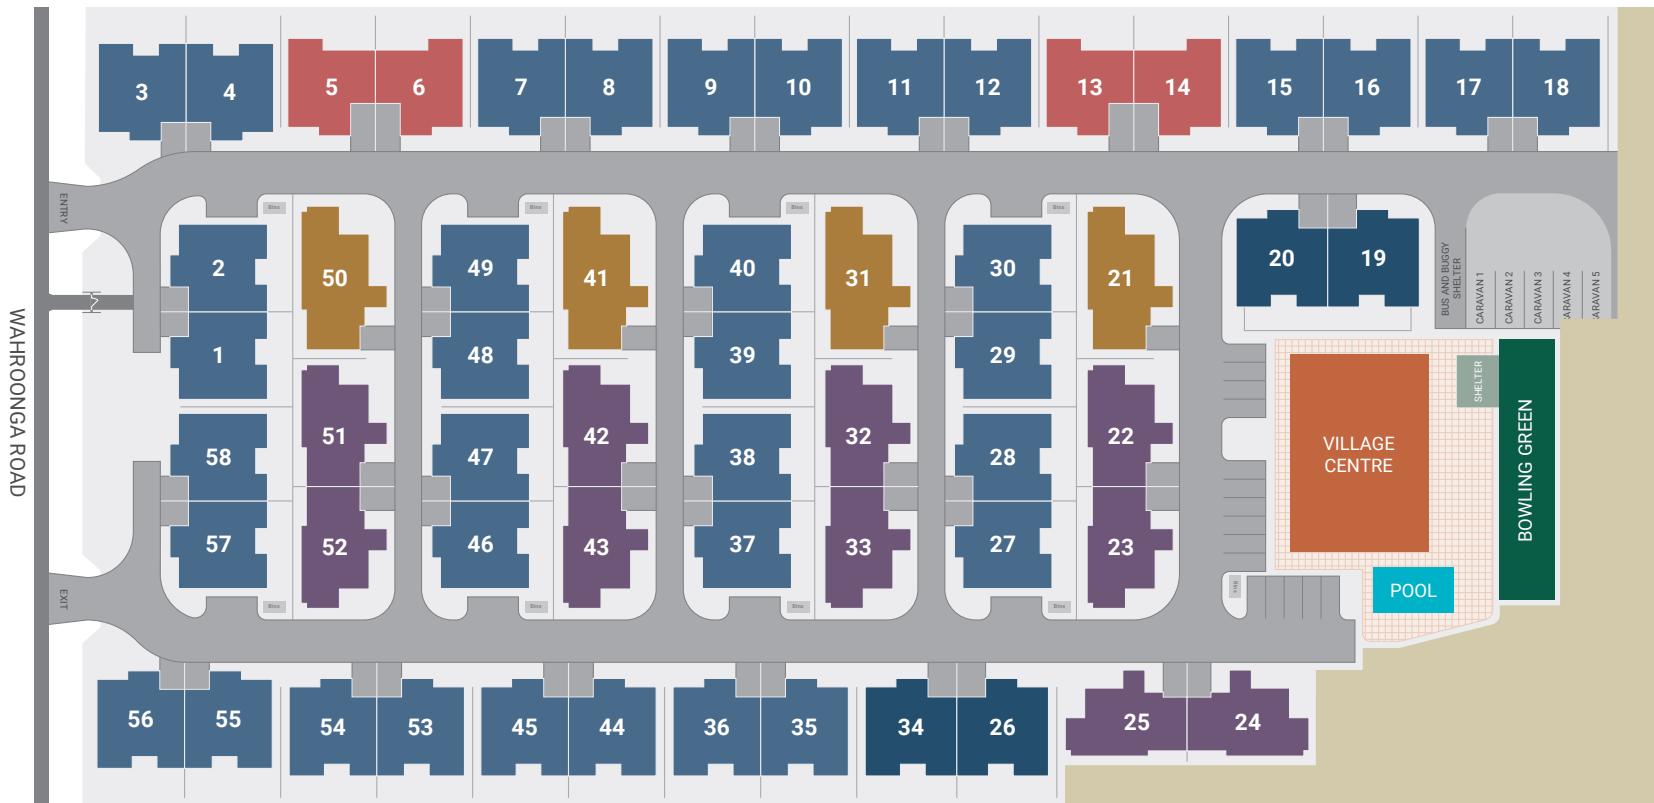

Community Master Plan

OAK TREE
RETIREMENT VILLAGES

| KANWAL |

2 Bedroom

■ Aston

■ Thorne

3 Bedroom

■ Winfield