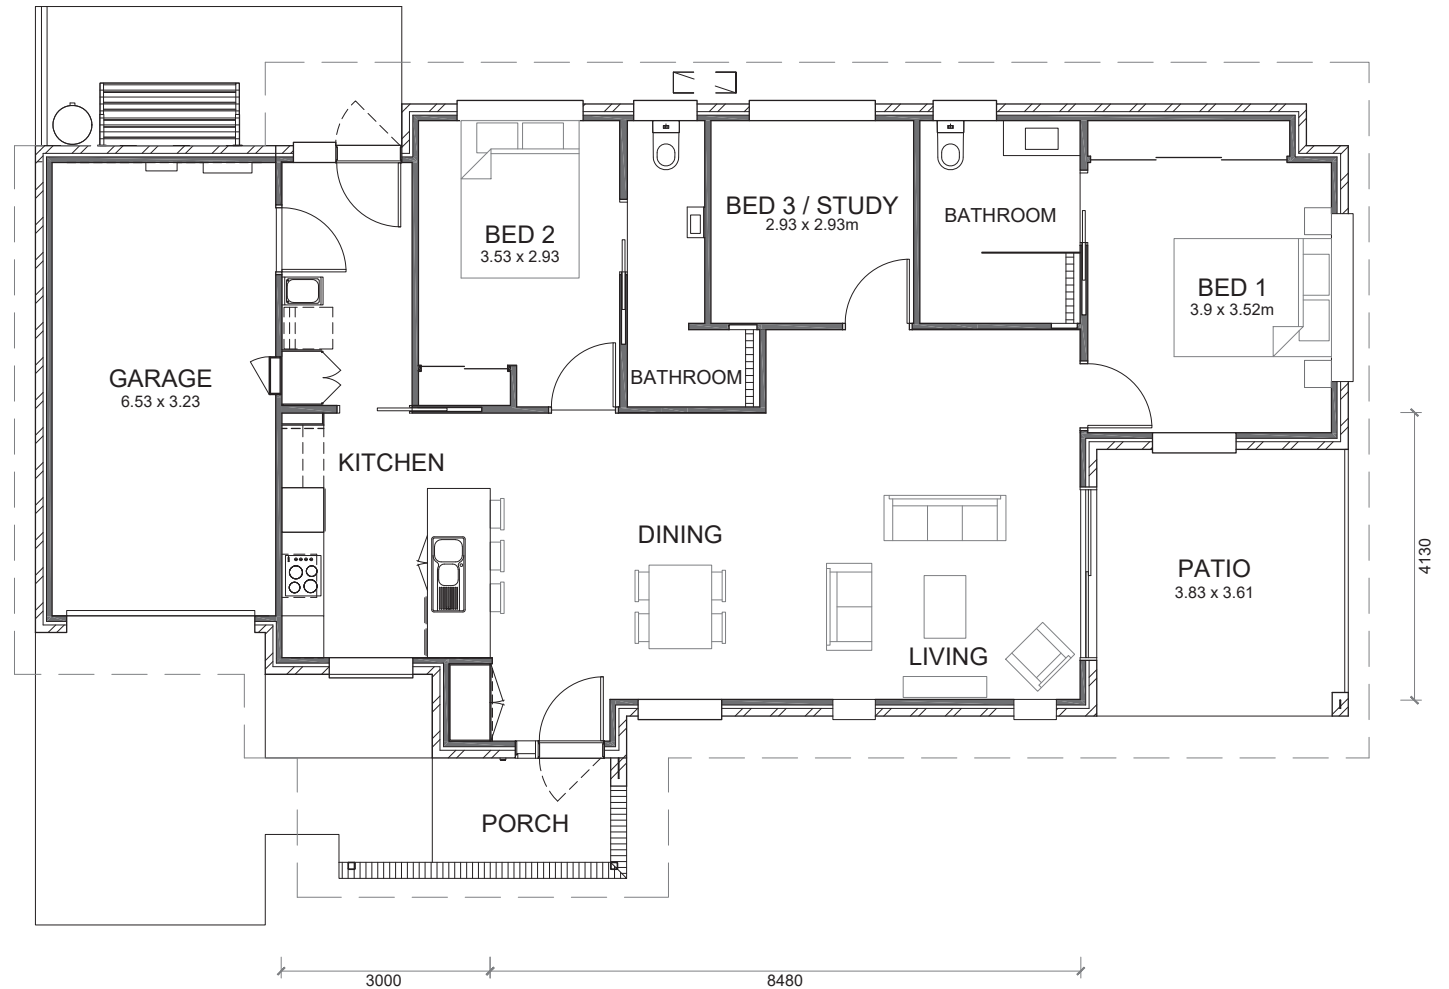

# KEANE

OAK TREE  
RETIREMENT VILLAGES

| KANWAL |

AREA TOTAL

164m<sup>2</sup>

Call 1300 367 155  
[oaktreegroup.com.au](http://oaktreegroup.com.au)

Disclaimer: These plans are for marketing purposes only and whilst are generally typical of the villa layout, some minor variations may apply. Final layout is subject to detailed input from service consultants and authorities. Furniture shown in plans not included. External fixtures may differ from this plan. Total area is indicative only as measured to external face wall.