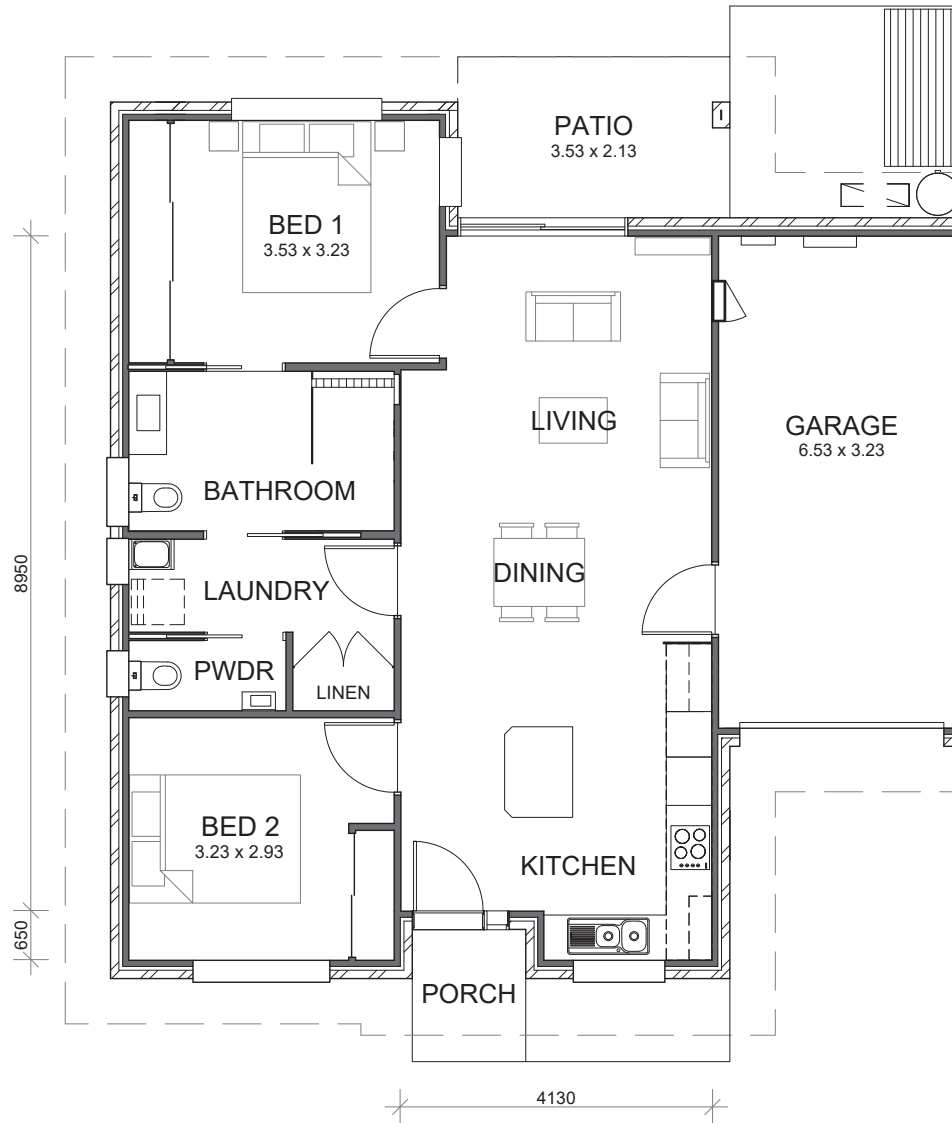

# ASTON

AREA TOTAL

119.5m<sup>2</sup>

OAK TREE  
RETIREMENT VILLAGES

| KANWAL |

Call 1300 367 155  
[oaktreegroup.com.au](http://oaktreegroup.com.au)

Disclaimer: These plans are for marketing purposes only and whilst are generally typical of the villa layout, some minor variations may apply. Final layout is subject to detailed input from service consultants and authorities. Furniture shown in plans not included. External fixtures may differ from this plan. Total area is indicative only as measured to external face wall.