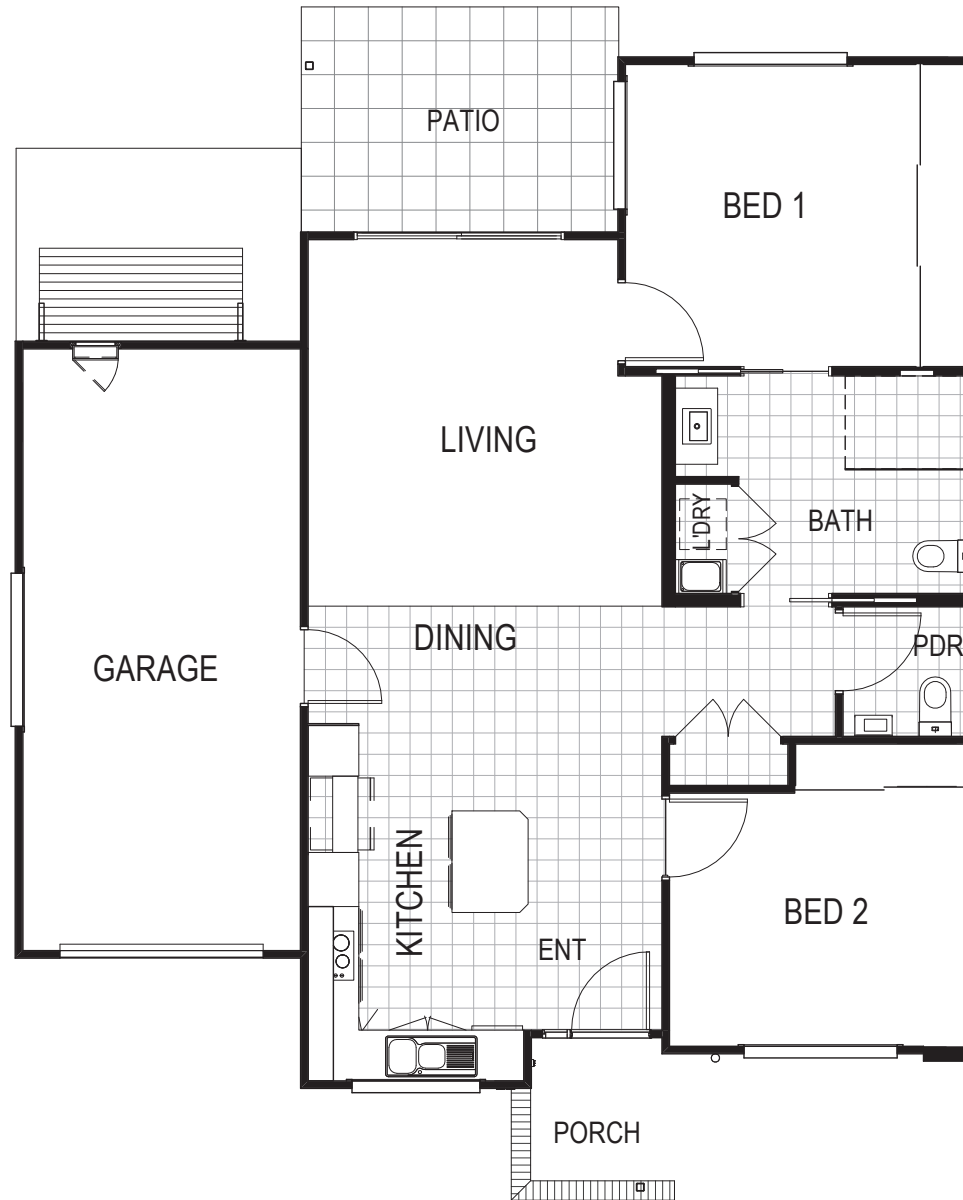

BANKSIA

VILLAS 24 & 25

AREA TOTAL

118m²

OAK TREE
RETIREMENT VILLAGES

| TAMWORTH |

Call 1300 367 155
oaktreegroup.com.au

Disclaimer: These plans are for marketing purposes only and whilst are generally typical of the villa layout, some minor variations may apply. Final layout is subject to detailed input from service consultants and authorities. Furniture shown in plans not included. External fixtures may differ from this plan. Total area is indicative only as measured to external face wall.