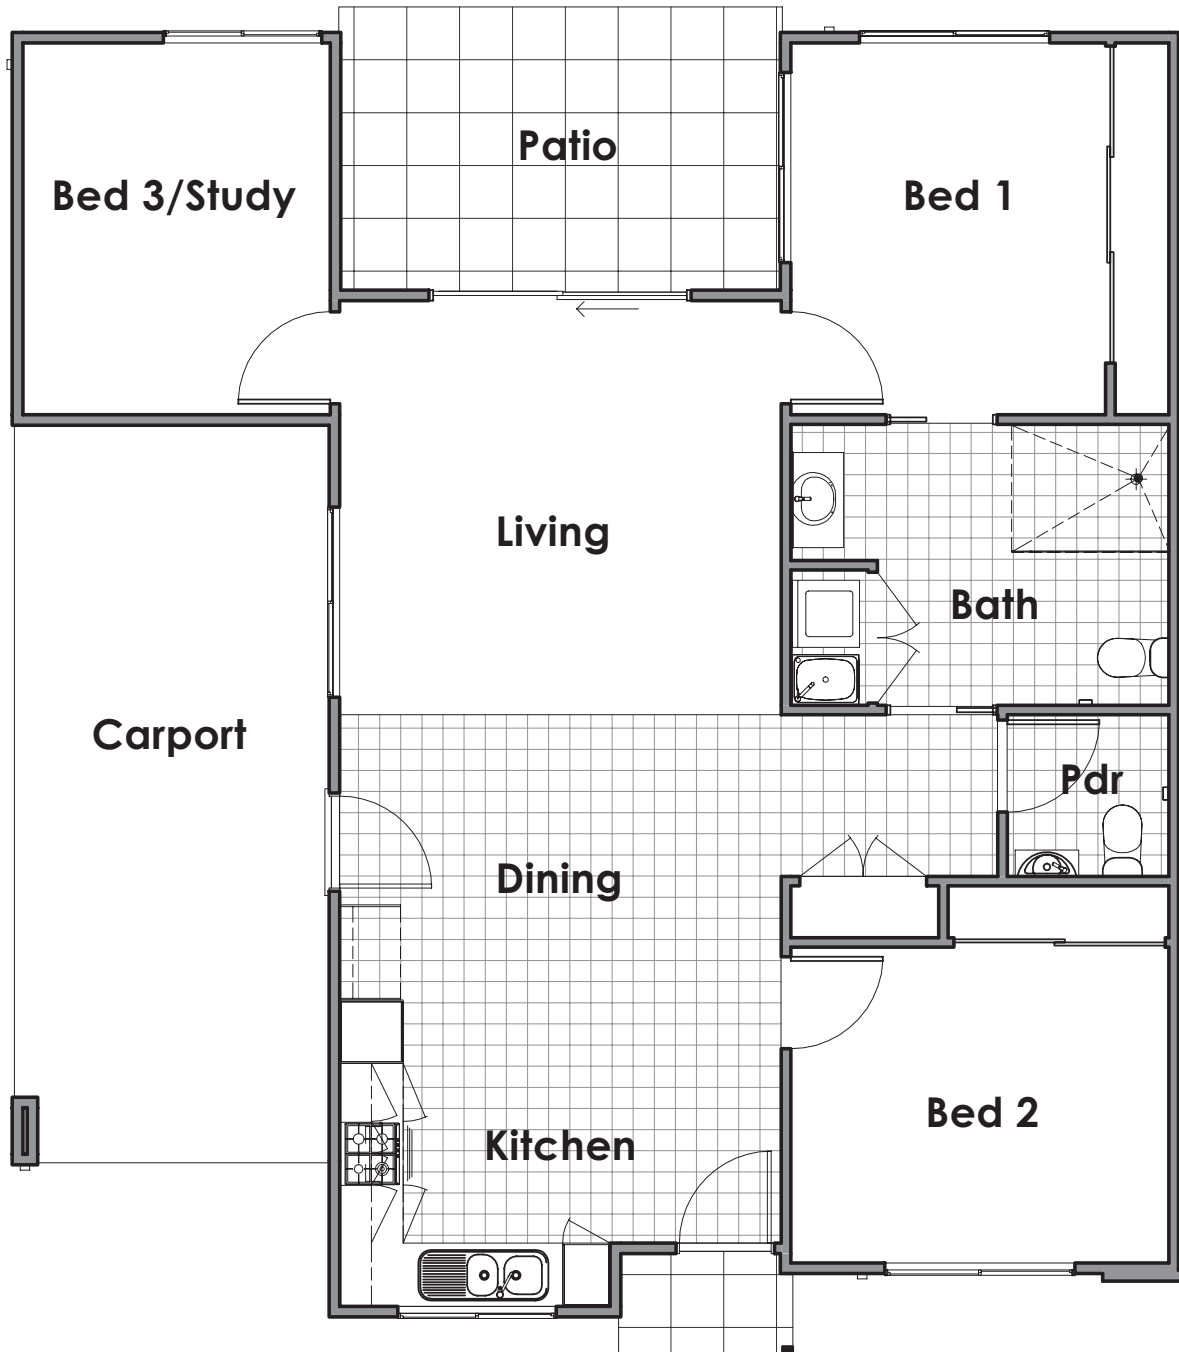

# JASMINE

**Total Area**

**124 m<sup>2</sup>**

Disclaimer: These plans are for marketing purposes only and whilst are generally typical of the villa layout, some minor variations may apply.

Final layout is subject to detailed input from service consultants and authorities. Dimensions provided are measured to interior face wall and will be confirmed on the lease plan as part of your resident contract.

Furniture not included.