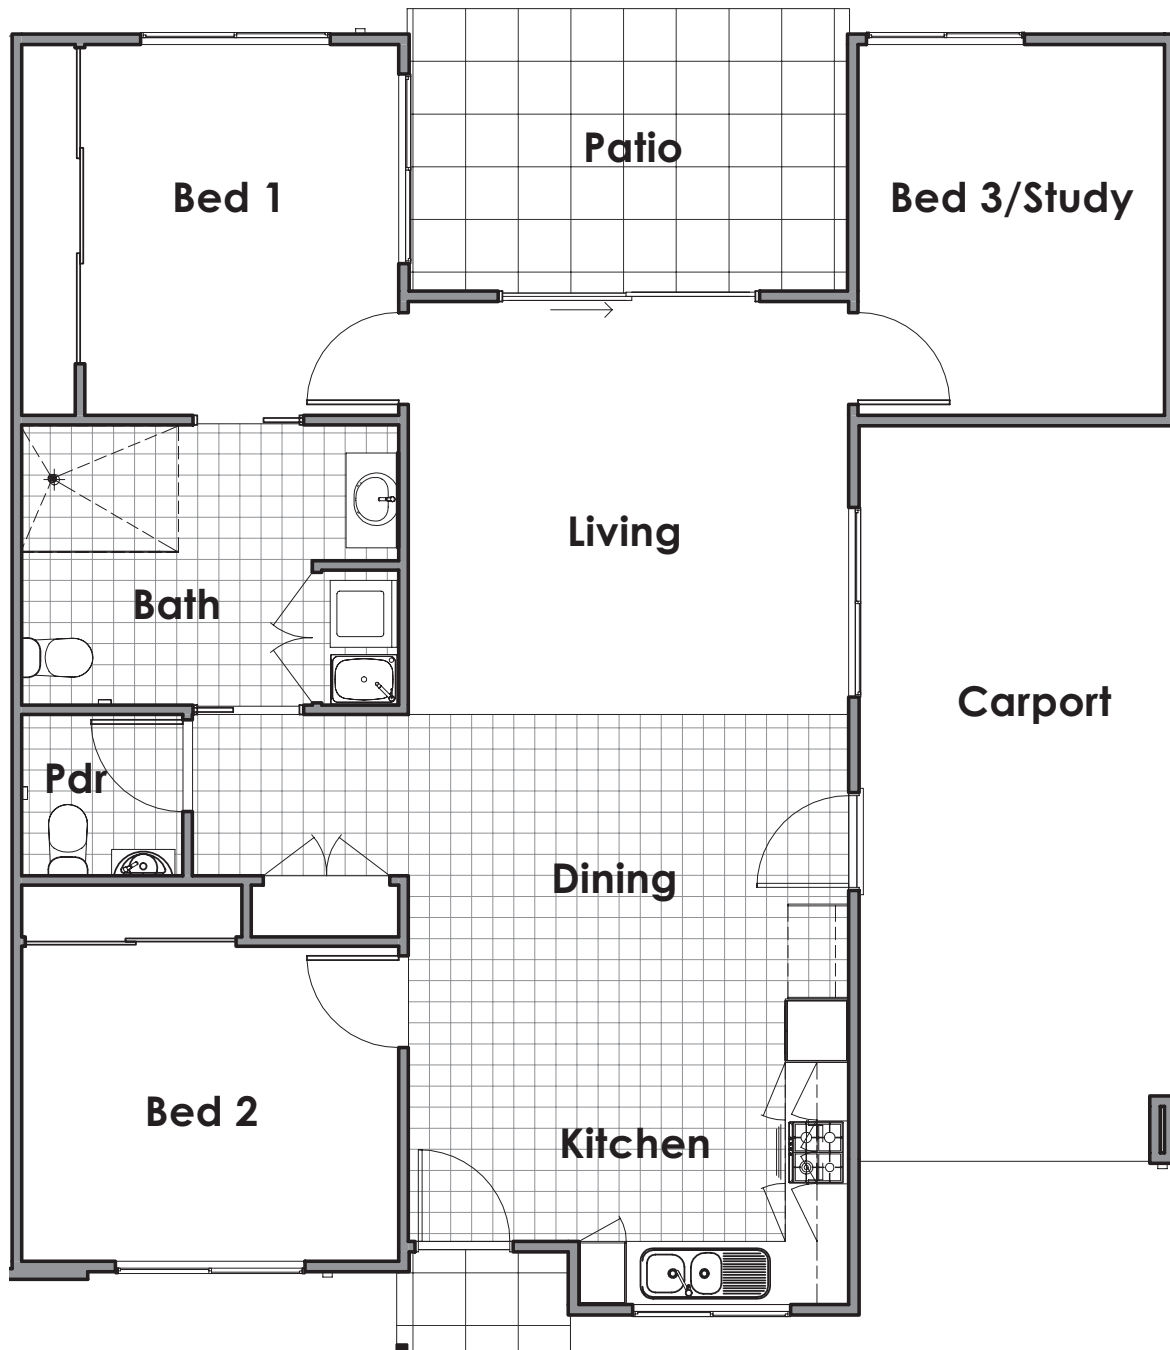

JACARANDA

Total Area

124 m²

Disclaimer: These plans are for marketing purposes only and whilst are generally typical of the villa layout, some minor variations may apply.

Final layout is subject to detailed input from service consultants and authorities. Dimensions provided are measured to interior face wall and will be confirmed on the lease plan as part of your resident contract.

Furniture not included.