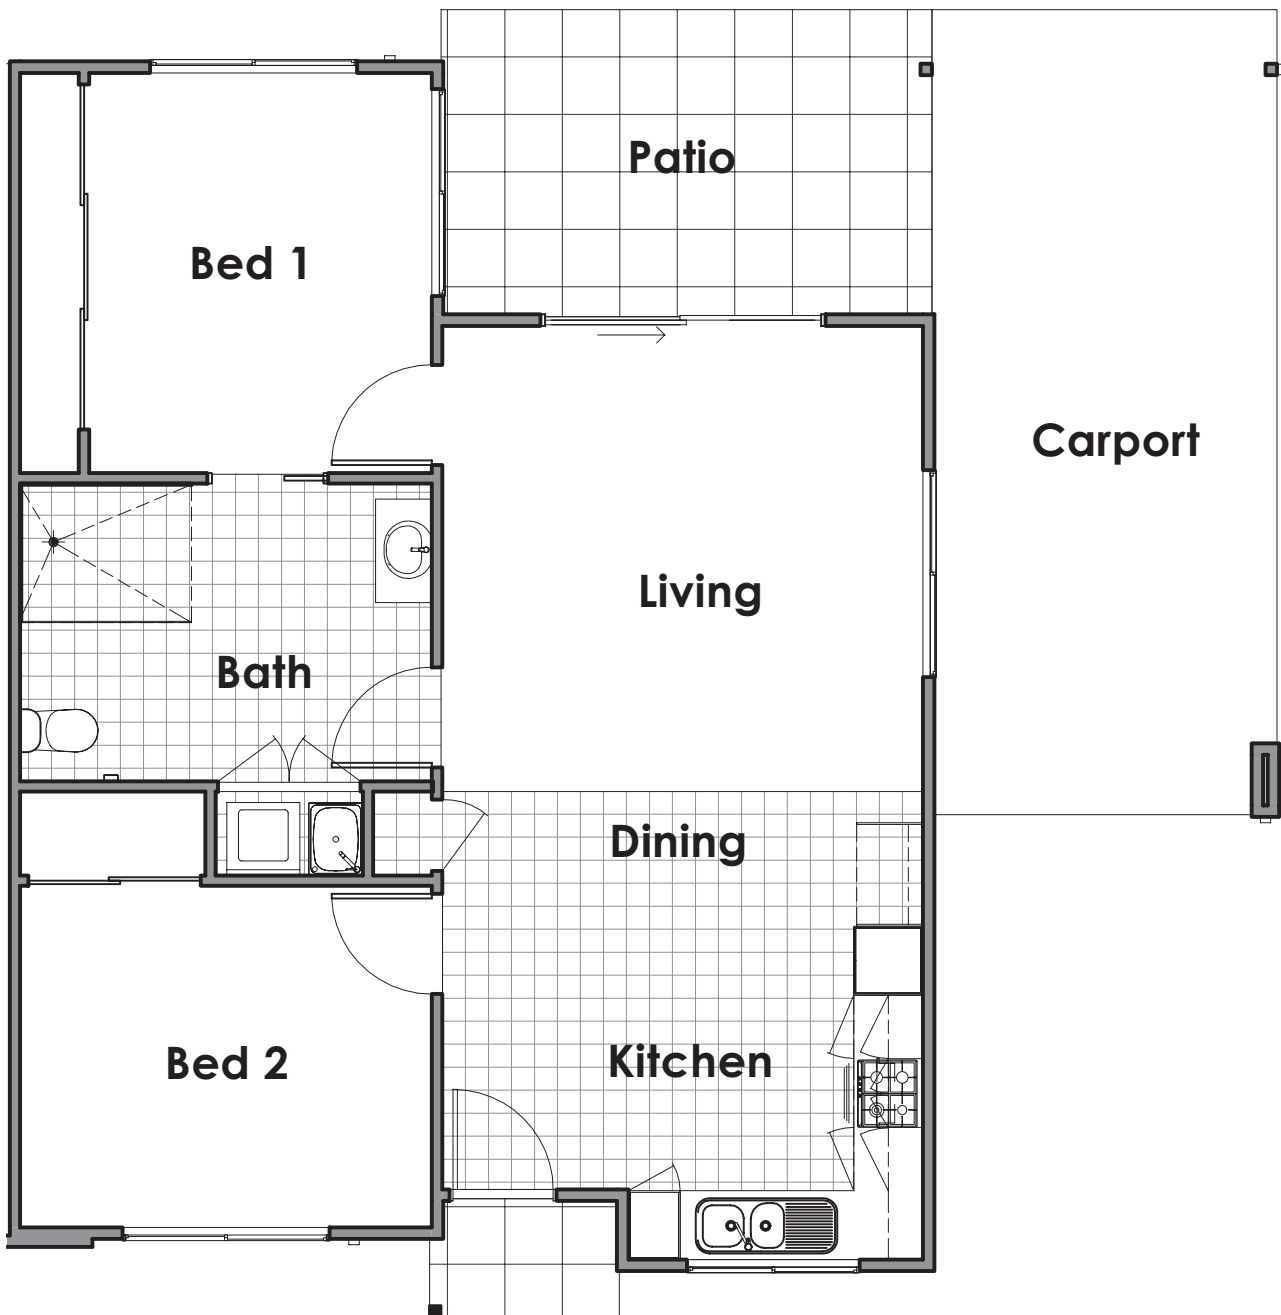

GARDENIA

Total Area

104 m²

Disclaimer: These plans are for marketing purposes only and whilst are generally typical of the villa layout, some minor variations may apply.

Final layout is subject to detailed input from service consultants and authorities. Dimensions provided are measured to interior face wall and will be confirmed on the lease plan as part of your resident contract.

Furniture not included.