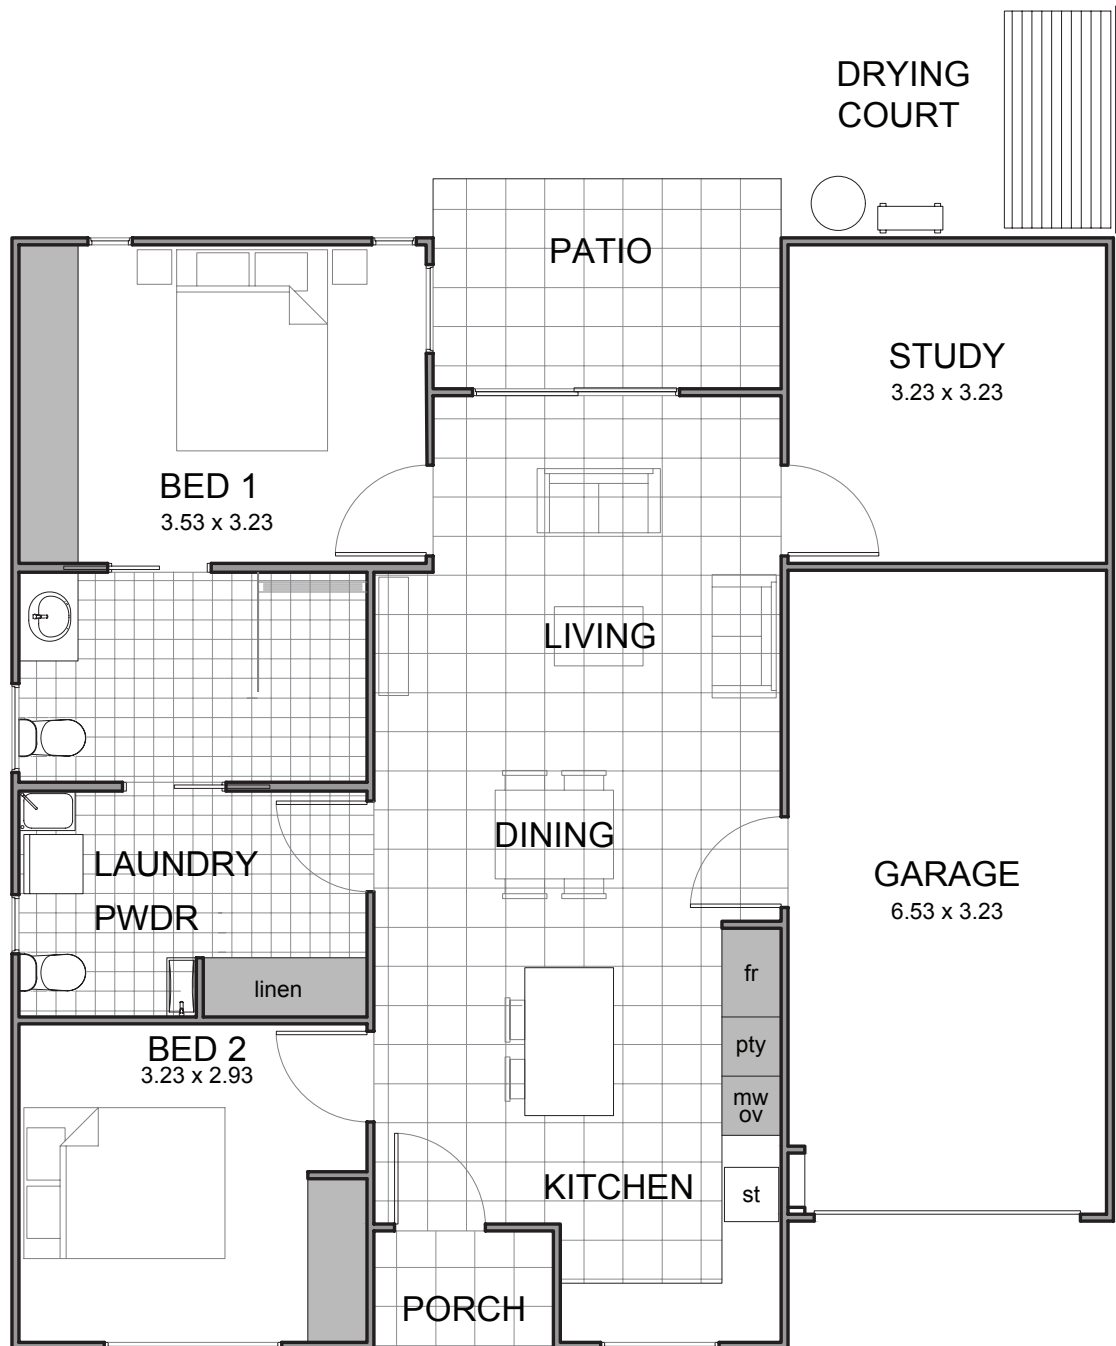

# COOLIBAH

**Total Area**

**118.46 m<sup>2</sup>**

Disclaimer: These plans are for marketing purposes only and whilst are generally typical of the villa layout, some minor variations may apply.

Final layout is subject to detailed input from service consultants and authorities. Dimensions provided are measured to interior face wall and will be confirmed on the lease plan as part of your resident contract.

Furniture not included.