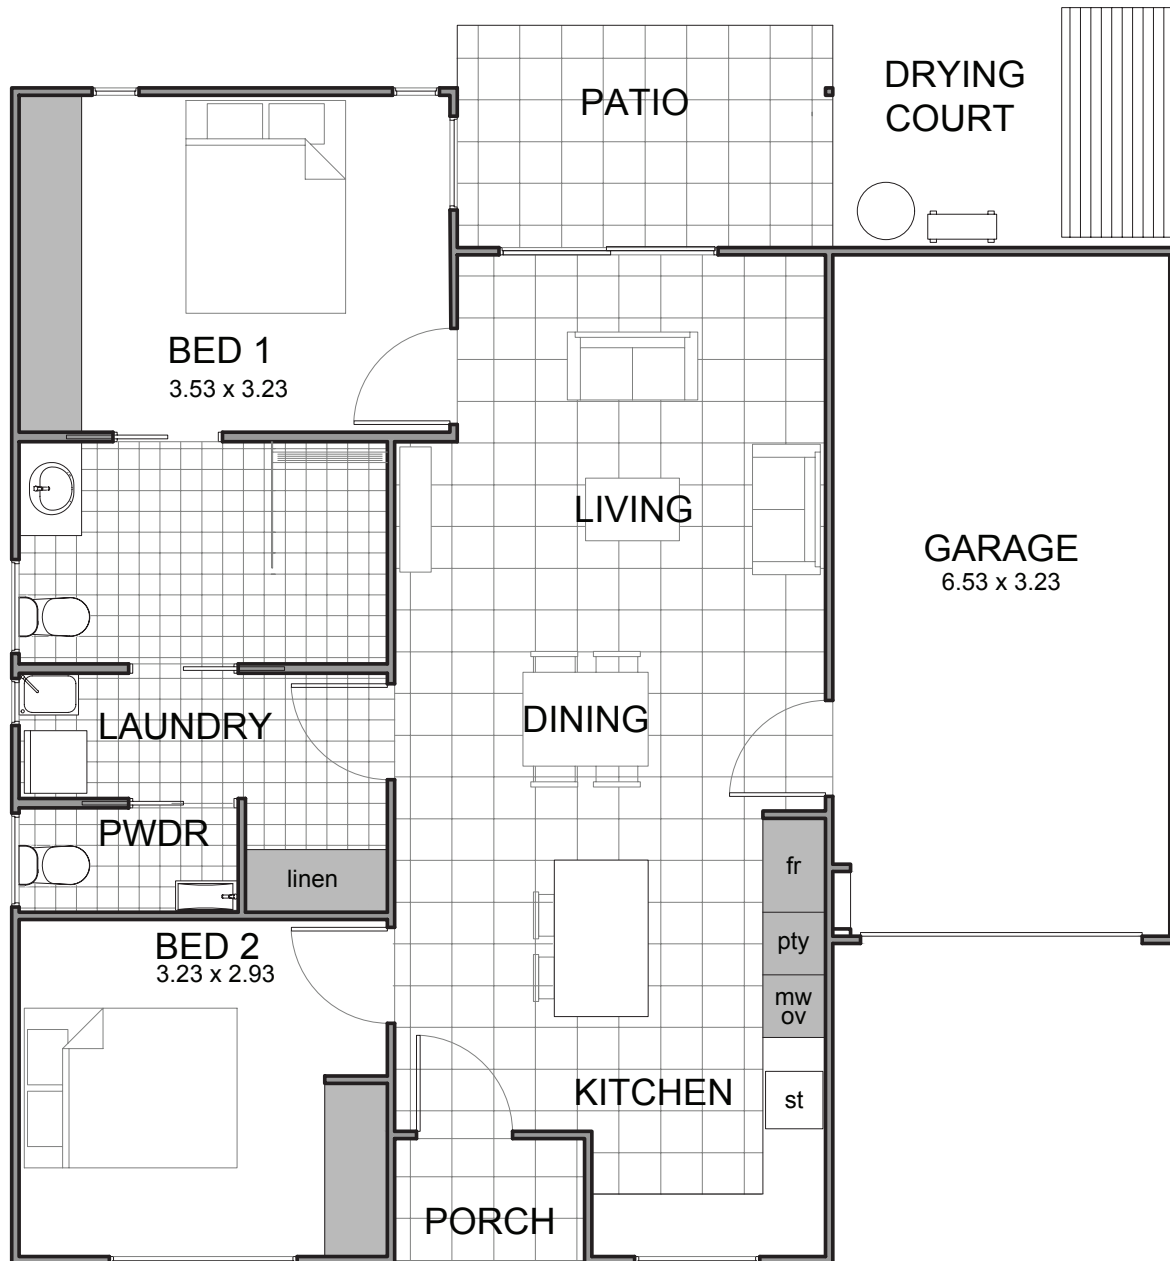

BRIGALOW

Total Area

108.73 m²

Disclaimer: These plans are for marketing purposes only and whilst are generally typical of the villa layout, some minor variations may apply.

Final layout is subject to detailed input from service consultants and authorities. Dimensions provided are measured to interior face wall and will be confirmed on the lease plan as part of your resident contract.

Furniture not included.