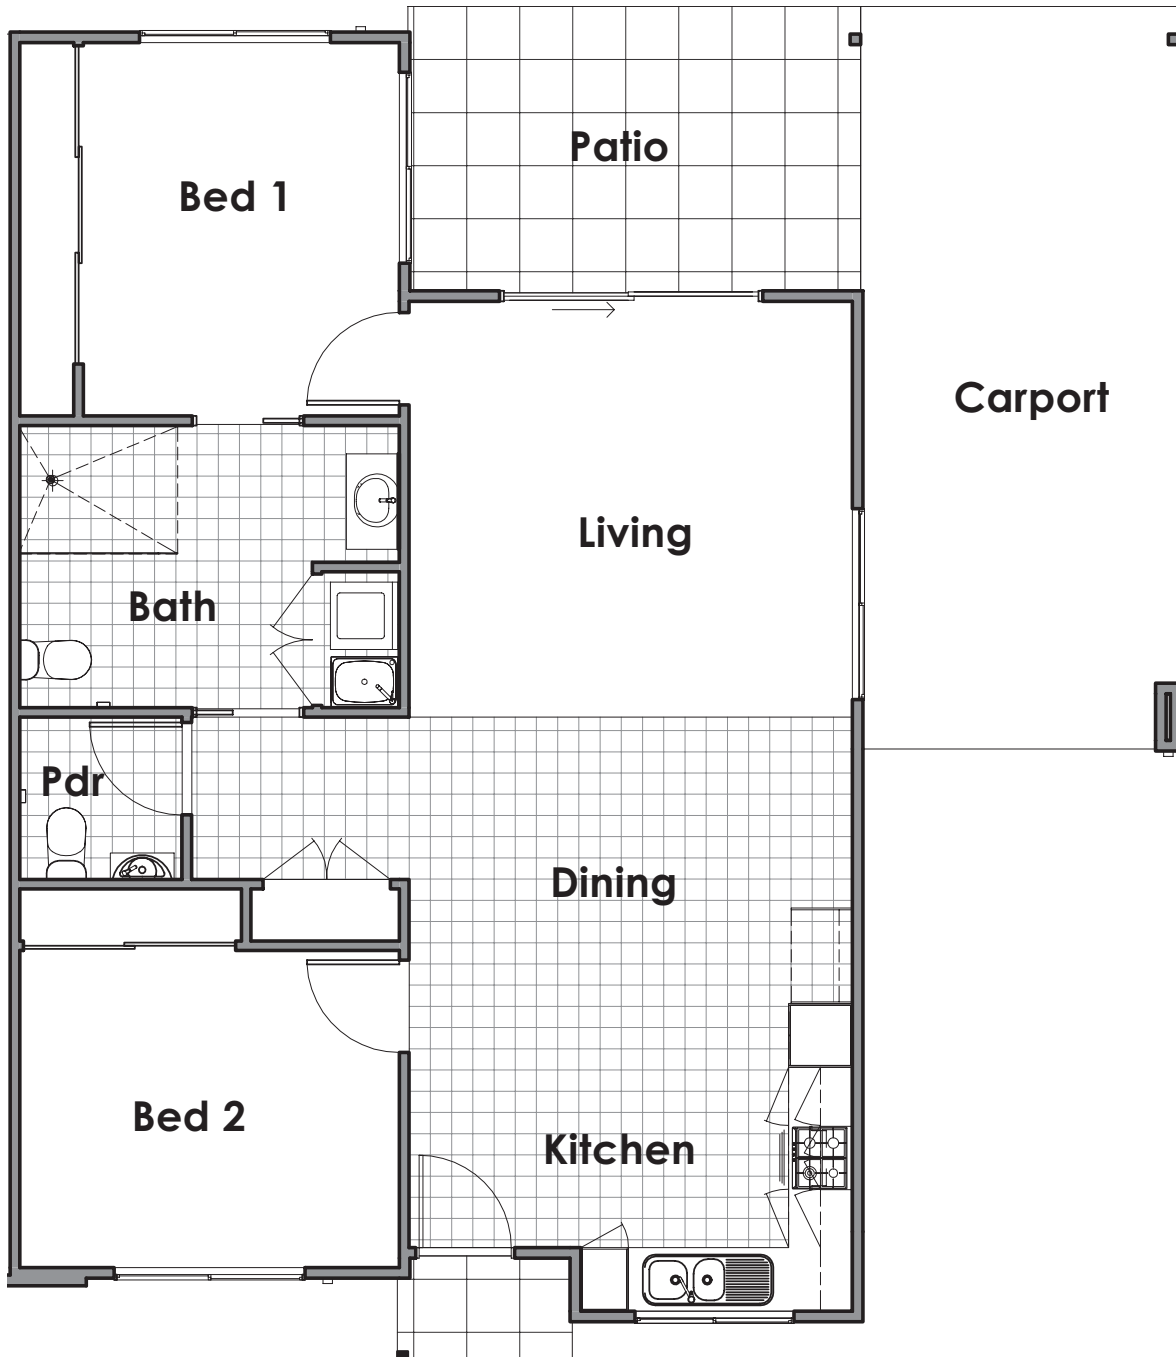

BANKSIA

Total Area

115 m²

Disclaimer: These plans are for marketing purposes only and whilst are generally typical of the villa layout, some minor variations may apply.

Final layout is subject to detailed input from service consultants and authorities. Dimensions provided are measured to interior face wall and will be confirmed on the lease plan as part of your resident contract.

Furniture not included.