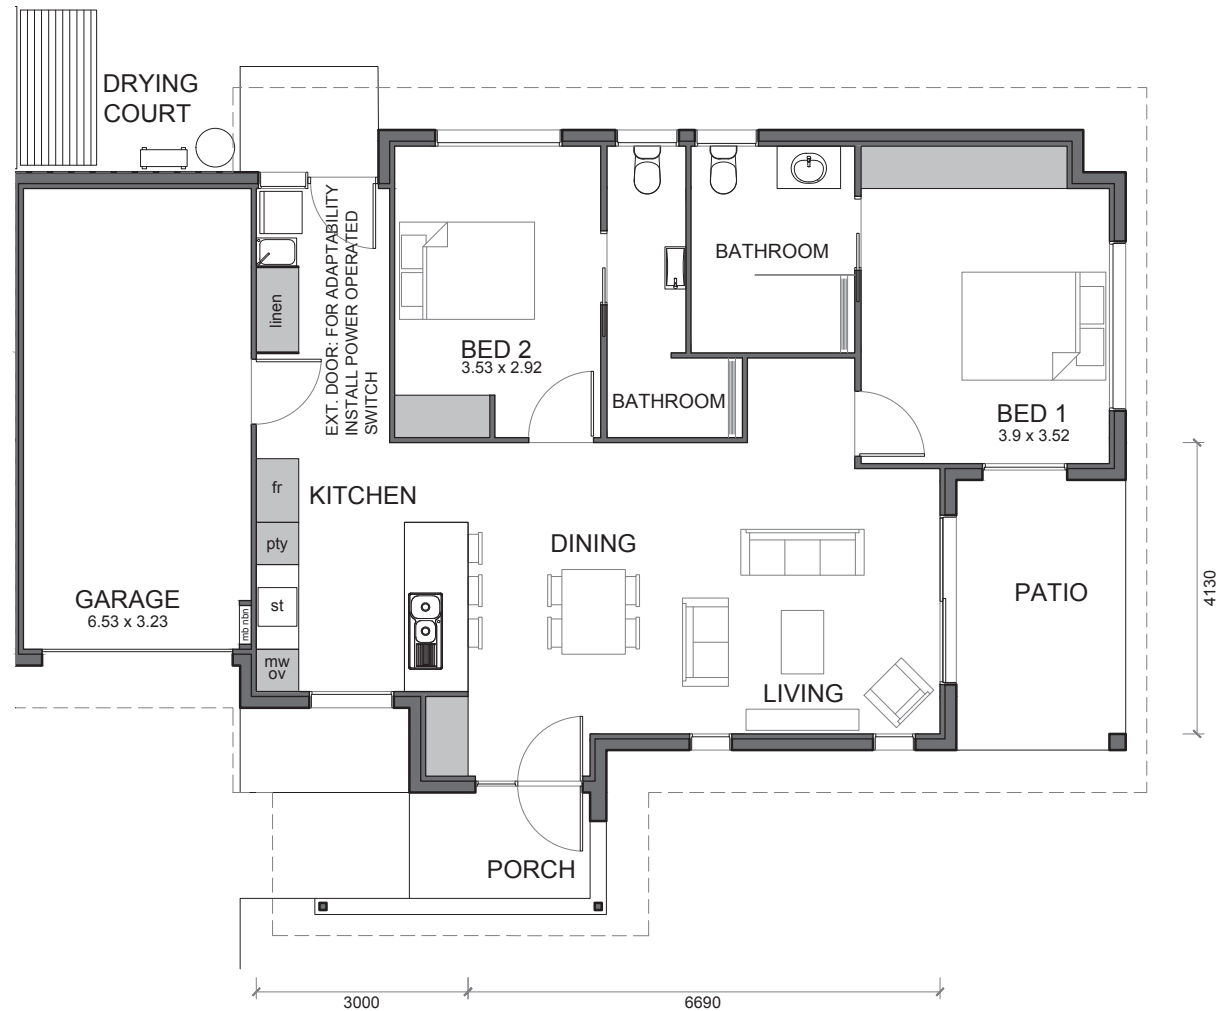

# OAK TREE

RETIREMENT VILLAGES

| RUTHERFORD |

AREA TOTAL

136.5m<sup>2</sup>

Call 1300 367 155  
[oaktreegrup.com.au](http://oaktreegrup.com.au)

Disclaimer: These plans are for marketing purposes only and whilst are generally typical of the villa layout, some minor variations may apply. Final layout is subject to detailed input from service consultants and authorities. Furniture shown in plans not included. External fixtures may differ from this plan. Total area is indicative only as measured to external face wall.