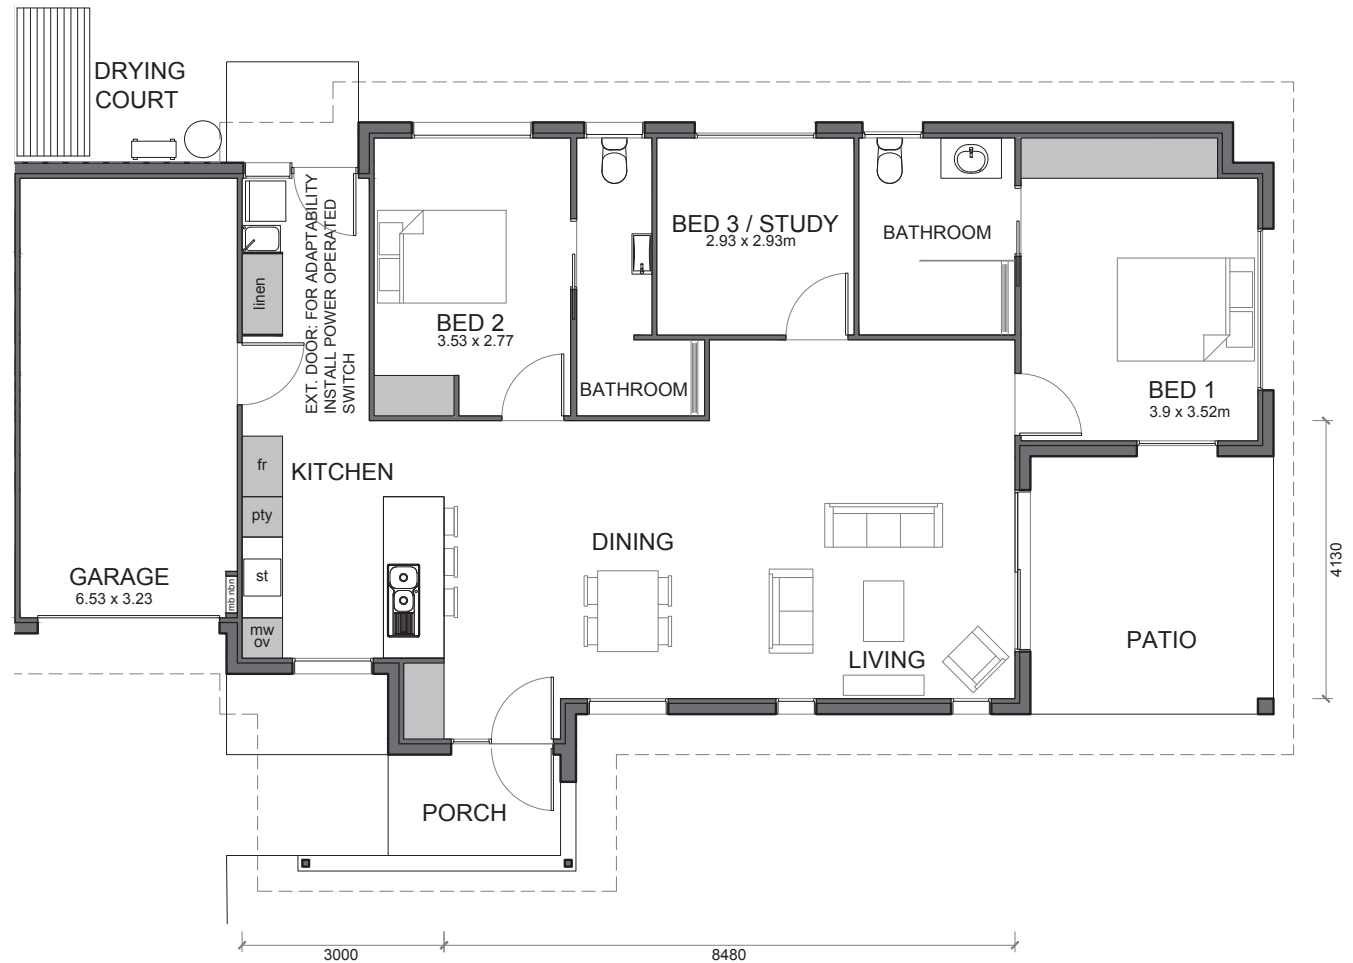

KEANE

OAK TREE

RETIREMENT VILLAGES

| RUTHERFORD |

AREA TOTAL

163m²

Call 1300 367 155
oaktreegrup.com.au

Disclaimer: These plans are for marketing purposes only and whilst are generally typical of the villa layout, some minor variations may apply. Final layout is subject to detailed input from service consultants and authorities. Furniture shown in plans not included. External fixtures may differ from this plan. Total area is indicative only as measured to external face wall.